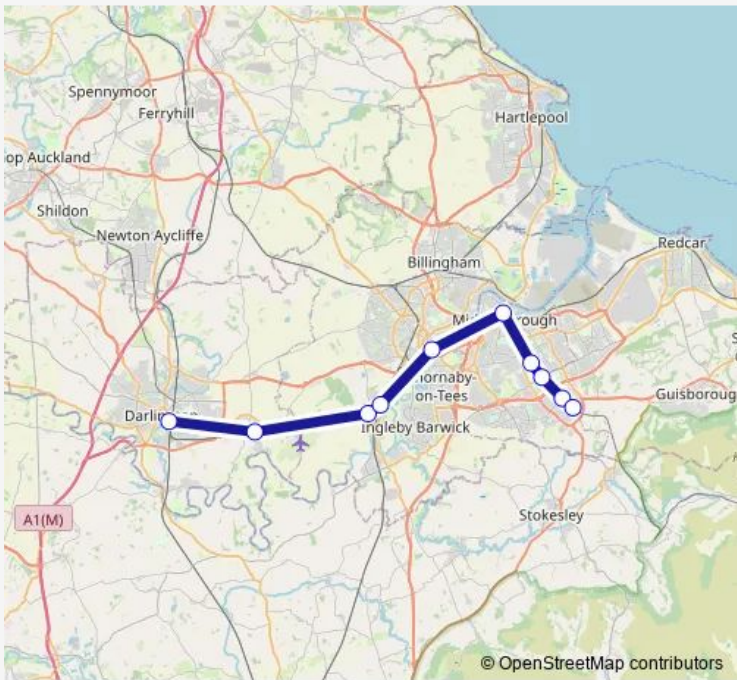

Rail Northern Darlington - Nunthorpe

[Go to website](#)

Direction
 Darlington — Nunthorpe
 10 stops
[Open route schedule](#)

- Darlington
- Dinsdale
- Allens West
- Eaglescliffe
- Thornaby
- Middlesbrough
- James Cook University Hosp
- Marion
- Gypsy Lane
- Nunthorpe

Route schedule
 Darlington — Nunthorpe

Monday	06:28-07:25
Tuesday	06:28-07:25
Wednesday	06:28-07:25
Thursday	06:28-07:25
Friday	06:28-07:25
Saturday	06:28-07:24
Sunday	—

Route info
 Direction: Darlington
 Stops: 10
 Trip Duration: 0 hour 46 min