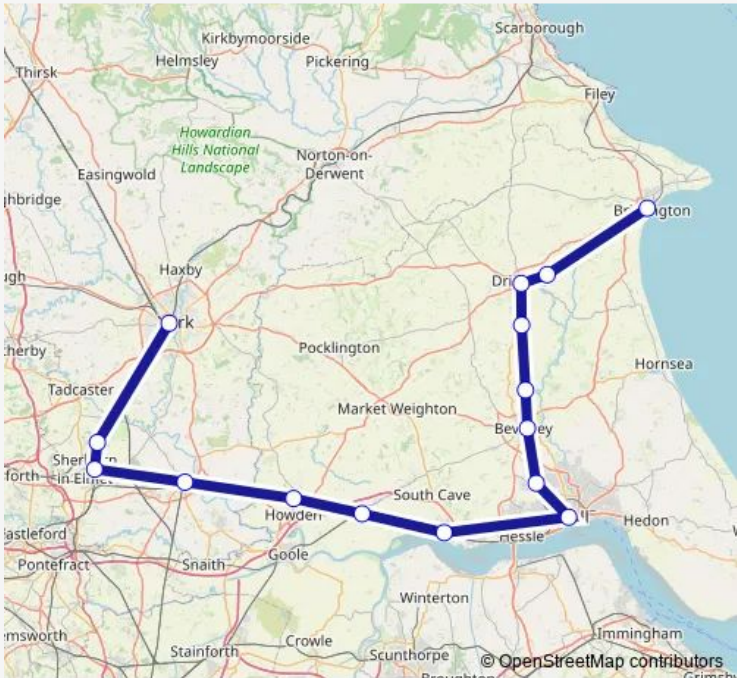

Rail Northern York - Bridlington

[Go to website](#)

Direction
 York — Bridlington
 15 stops
[Open route schedule](#)

- York
- Church Fenton
- Sherburn-in-Elmet
- Selby
- Wressle
- Howden
- Gilberdyke
- Brough
- Hull
- Cottingham
- Beverley
- Hutton Cranswick
- Driffield
- Nafferton
- Bridlington

Route schedule
 York — Bridlington

Monday	16:43-19:43
Tuesday	16:43-19:43
Wednesday	16:43-19:43
Thursday	16:43-19:43
Friday	16:43-19:43
Saturday	16:45
Sunday	—

Route info
 Direction: York
 Stops: 15
 Trip Duration: 2 hour 4 min

Sherburn-in-Elmet

Selby

Howden

Gilberdyke

Brough

Hull

Cottingham

Beverley

Direction: York

Stops: 15

Trip Duration: 2 hour 0 min

Direction

York — Bridlington

15 stops

[Open route schedule](#)

York