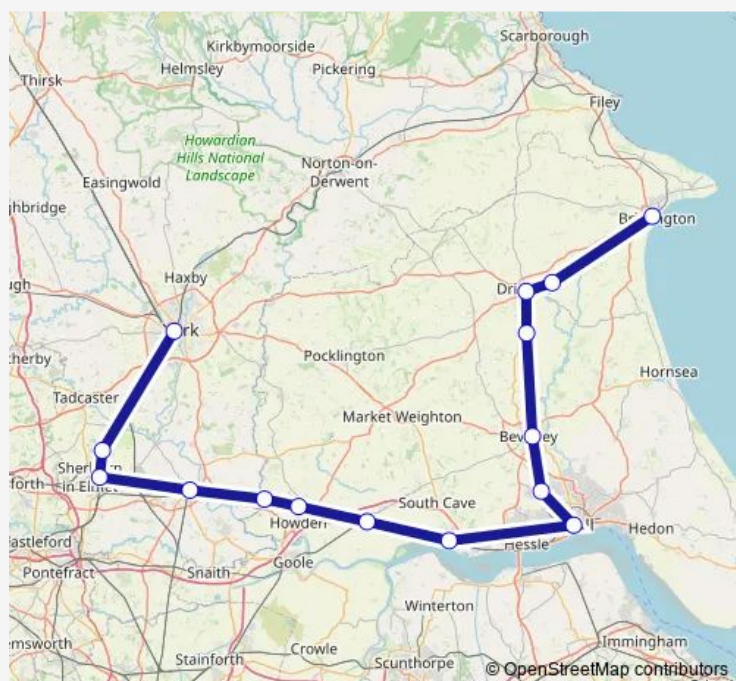

Rail Northern York - Bridlington

[Go to website](#)

Direction

York — Bridlington

15 stops

[Open route schedule](#)

- York
- Church Fenton
- Sherburn-in-Elmet
- Selby
- Wressle
- Howden
- Gilberdyke
- Brough
- Hull
- Cottingham
- Beverley
- Hutton Cranswick
- Driffield
- Nafferton
- Bridlington

Route schedule

York — Bridlington

Monday	16:43-19:43
Tuesday	16:43-19:43
Wednesday	16:43-19:43
Thursday	16:43-19:43
Friday	16:43-19:43
Saturday	16:45-19:43
Sunday	—

Route info

Direction: York

Stops: 15

Trip Duration: 2 hour 4 min

■ Northern — York - Bridlington

Direction

York — Bridlington

15 stops

[Open route schedule](#)

York

Ulleskelf

Church Fenton

Sherburn-in-Elmet

Selby

Howden

Gilberdyke

Brough

Hull

Cottingham

Beverley