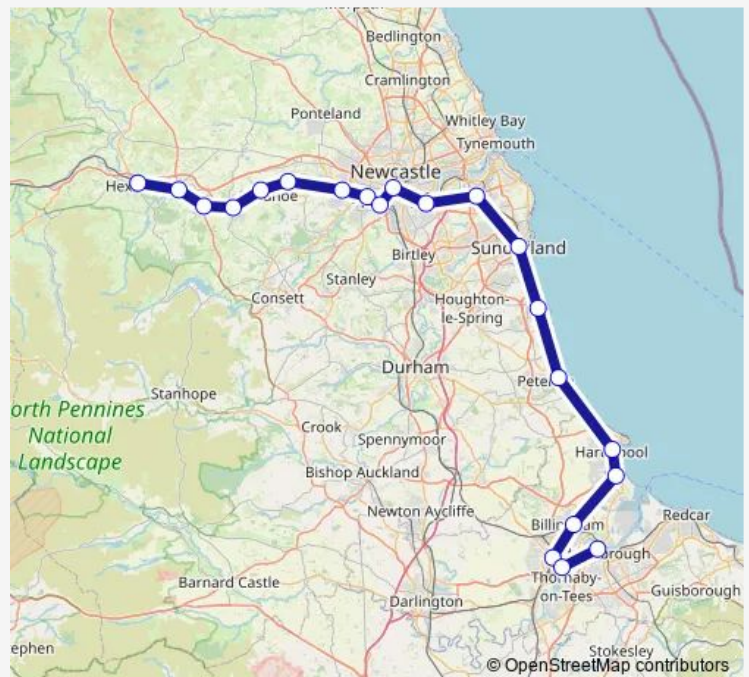

Route schedule

Hexham — Middlesbrough

Monday	18:00-18:56
Tuesday	18:00-18:56
Wednesday	18:00-18:56
Thursday	18:00-18:56
Friday	18:00-18:56
Saturday	18:00-18:56
Sunday	—

Route info

Direction: Hexham

Stops: 21

Trip Duration: 2 hour 7 min

■ Northern — Hexham - Middlesbrough

Direction

Hexham — Middlesbrough

20 stops

[Open route schedule](#)

Hexham

Corbridge

Friday 20:00

Saturday 20:00

Sunday —

Route info

Direction: Hexham

Stops: 20

Trip Duration: 2 hour 4 min

Direction

Middlesbrough — Hexham

21 stops

[Open route schedule](#)

Middlesbrough

Thornaby

Stockton

Billingham

Seaton Carew