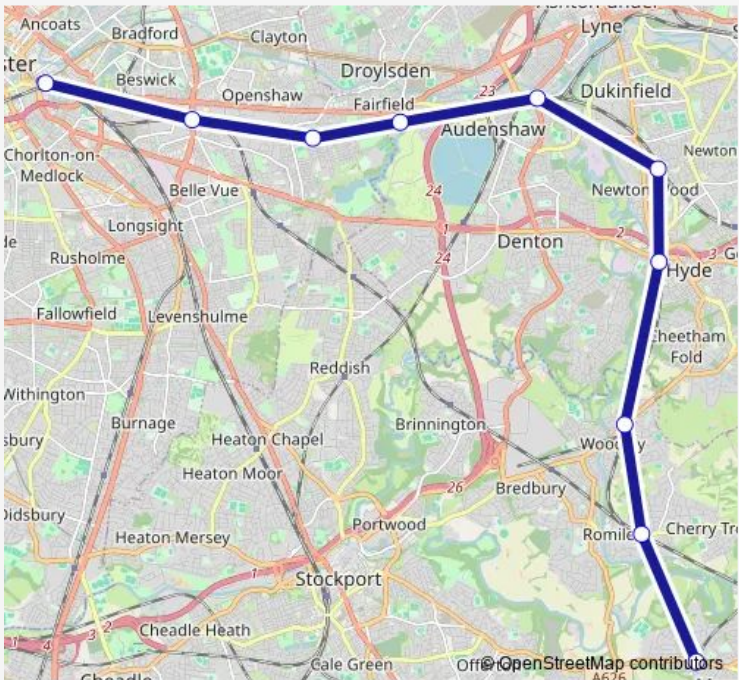

**Rail Northern Rose Hill Marple - Manchester Piccadilly**

[Go to website](#)

**Direction**  
 Manchester Piccadilly — Rose Hill Marple  
 10 stops  
[Open route schedule](#)

- Manchester Piccadilly
- Ashburys
- Gorton
- Fairfield
- Guide Bridge
- Hyde North
- Hyde Central
- Woodley
- Romiley
- Rose Hill Marple

Route schedule  
 Manchester Piccadilly — Rose Hill Marple

Monday	06:32-21:21
Tuesday	06:32-21:21
Wednesday	06:32-21:21
Thursday	06:32-21:21
Friday	06:32-21:21
Saturday	06:32-21:21
Sunday	—

Route info  
 Direction: Manchester Piccadilly  
 Stops: 10  
 Trip Duration: 0 hour 32 min

## Direction

Manchester Piccadilly — Rose Hill Marple

9 stops

[Open route schedule](#)

Manchester Piccadilly

Ashburys

Gorton

Guide Bridge

## Route info

Direction: Manchester Piccadilly

Stops: 9

Trip Duration: 0 hour 32 min

**Direction**

Rose Hill Marple — Manchester Piccadilly

10 stops

[Open route schedule](#)