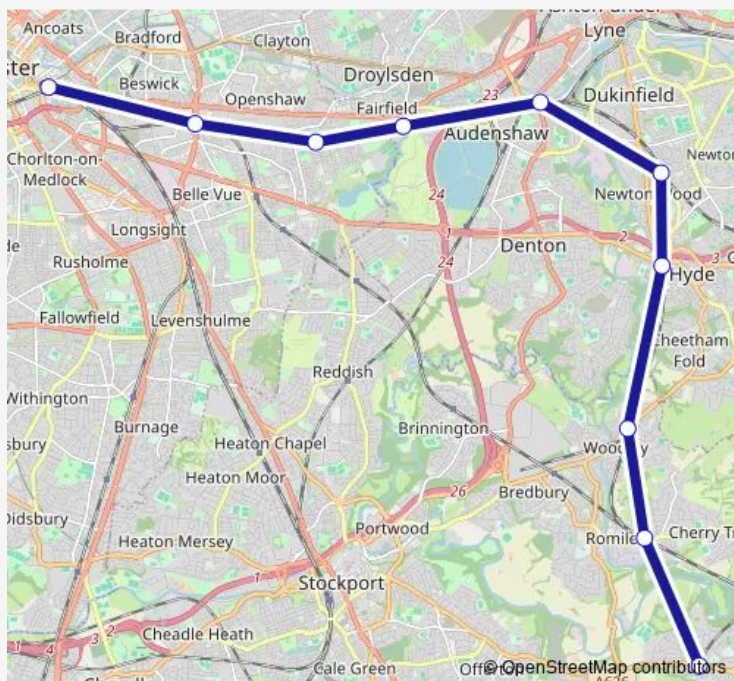

Rail Northern Rose Hill Marple - Manchester Piccadilly

[Go to website](#)

**Direction**

Manchester Piccadilly — Rose Hill Marple

10 stops

[Open route schedule](#)

Manchester Piccadilly

Ashburys

Gorton

Fairfield

Guide Bridge

Hyde North

Hyde Central

Woodley

Romiley

Rose Hill Marple

Route schedule

Manchester Piccadilly — Rose Hill Marple

Monday 06:32-21:21

Tuesday 06:32-21:21

Wednesday 06:32-21:21

Thursday 06:32-21:21

Friday 06:32-21:21

Saturday 06:32-21:21

Sunday —

Route info

Direction: Manchester Piccadilly

Stops: 10

Trip Duration: 0 hour 31 min

■ Northern — Rose Hill Marple - Manchester Piccadilly

**Direction**

Manchester Piccadilly — Rose Hill Marple