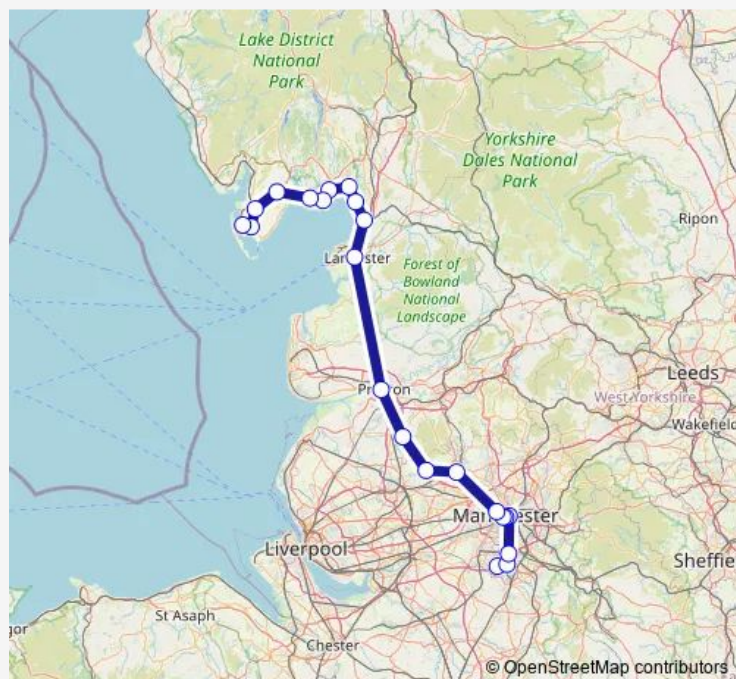

Thursday —

Friday —

Saturday —

Sunday 10:52-19:52

Route info

Direction: Barrow-in-Furness

Stops: 21

Trip Duration: 2 hour 25 min

■ Northern — Manchester Airport - Barrow-in-Furness

Direction

Manchester Airport — Barrow-in-Furness

20 stops

[Open route schedule](#)

Manchester Airport

Heald Green

Gatley