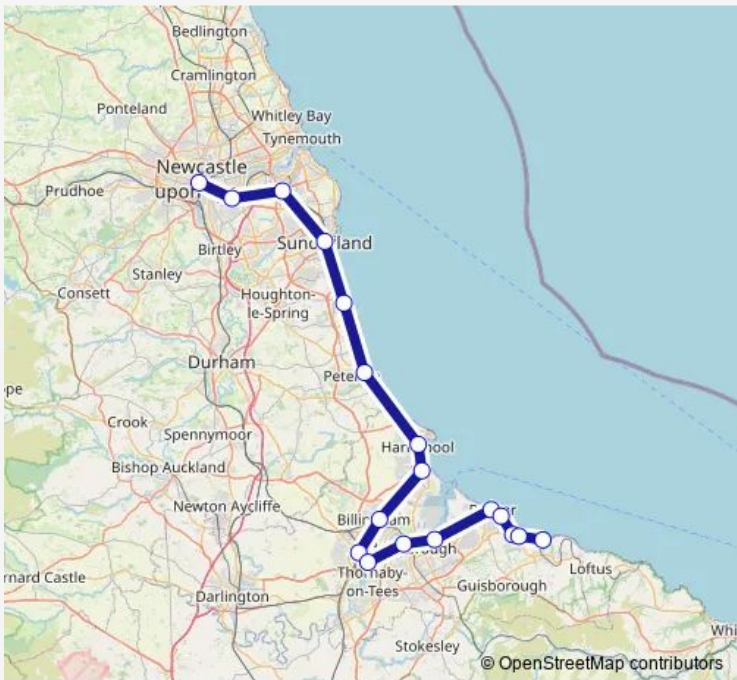

Rail Northern Newcastle - Saltburn

[Go to website](#)

Direction
 Newcastle — Saltburn
 18 stops
[Open route schedule](#)

- Newcastle
- Heworth
- Brockley Whins
- Sunderland
- Seaham
- Hornden Railway Station
- Hartlepool
- Seaton Carew
- Billingham
- Stockton
- Thornaby
- Middlesbrough
- South Bank
- Redcar Central
- Redcar East
- Longbeck
- Marske
- Saltburn

Route schedule
 Newcastle — Saltburn

Monday	06:00
Tuesday	06:00
Wednesday	06:00
Thursday	06:00
Friday	06:00
Saturday	06:00
Sunday	—

Route info
 Direction: Newcastle
 Stops: 18
 Trip Duration: 1 hour 55 min

Northern — Newcastle - Saltburn **BusMaps**

Northern Rail time schedules and route maps are available in an offline PDF at busmaps.com. Use the busmaps.com website to see live bus times, train schedule or subway schedule, and step-by-step directions for all public transit in Stockton-on-Tees

The schedule is provided in the local timezone. Times with "(+1)" indicate departures on the next day.

PDF file created on 2025-01-16

2024 BusMaps.com - All Rights Reserved