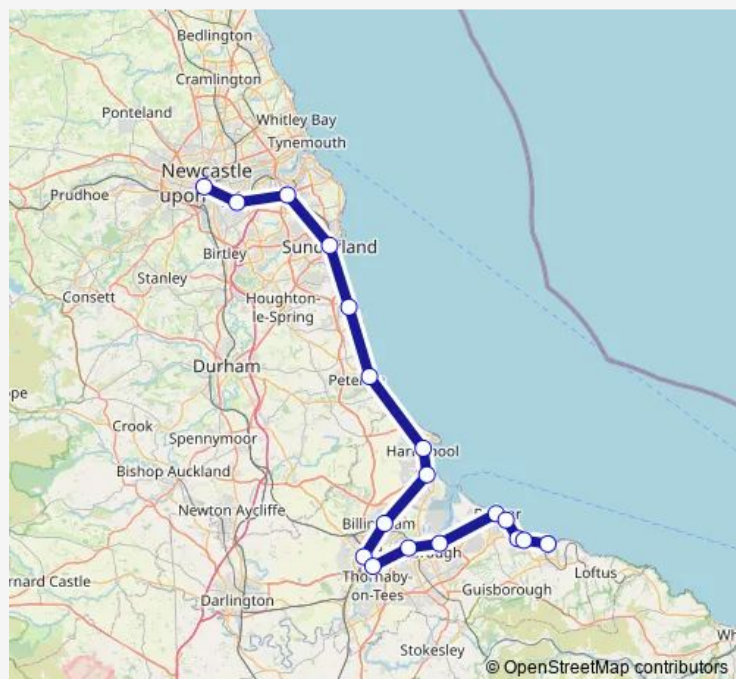

Rail Northern Newcastle - Saltburn

[Go to website](#)

Direction

Newcastle — Saltburn

18 stops

[Open route schedule](#)

- Newcastle
- Heworth
- Brockley Whins
- Sunderland
- Seaham
- Hornden Railway Station
- Hartlepool
- Seaton Carew
- Billingham
- Stockton
- Thornaby
- Middlesbrough
- South Bank
- Redcar Central
- Redcar East
- Longbeck
- Marske
- Saltburn

Route schedule

Newcastle — Saltburn

Monday	06:00
Tuesday	06:00
Wednesday	06:00
Thursday	06:00
Friday	06:00
Saturday	06:00
Sunday	—

Route info

Direction: Newcastle

Stops: 18

Trip Duration: 1 hour 57 min

■ Northern — Newcastle - Saltburn

Northern Rail time schedules and route maps are available in an offline PDF at busmaps.com. Use the busmaps.com website to see live bus times, train schedule or subway schedule, and step-by-step directions for all public transit in Stockton-on-Tees

The schedule is provided in the local timezone. Times with "(+1)" indicate departures on the next day.

PDF file created on 2025-02-26

2024 BusMaps.com - All Rights Reserved