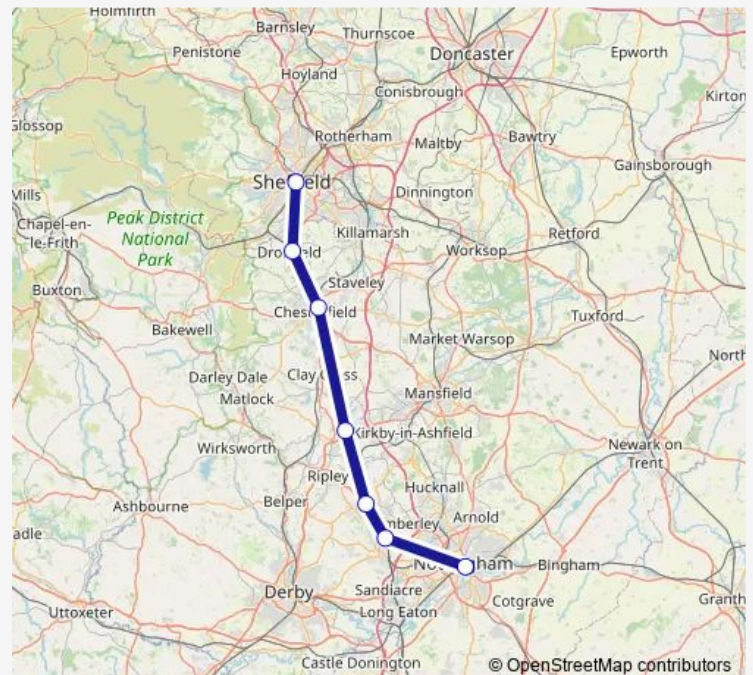

Tuesday 05:15-06:03

Wednesday 05:15-06:03

Thursday 05:15-06:03

Friday 05:15-06:03

Saturday 05:14-06:03

Sunday 08:35-09:07

Route info

Direction: Sheffield

Stops: 7

Trip Duration: 0 hour 58 min

■ Northern — Sheffield - Nottingham

Direction

Nottingham — Sheffield

6 stops

[Open route schedule](#)

Nottingham

Tuesday 22:27-23:08

Wednesday 22:27-23:08

Thursday 22:27-23:08

Friday 22:27

Saturday 22:26

Sunday —

Route info

Direction: Nottingham

Langley Mill

Alfreton

Chesterfield

Dronfield

Sheffield

Route schedule

Nottingham — Sheffield

Monday	23:08
Tuesday	23:08
Wednesday	23:08
Thursday	23:08
Friday	23:08
Saturday	23:08
Sunday	22:33