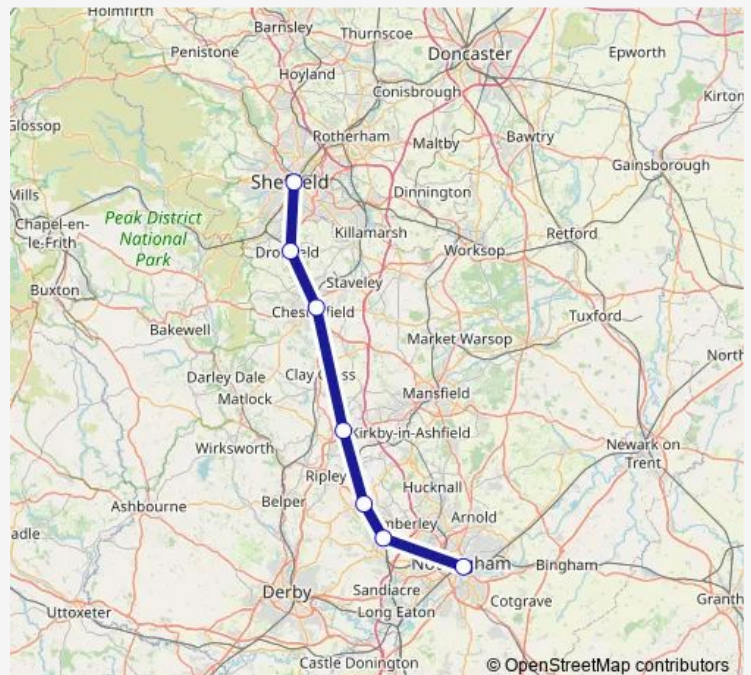

Tuesday 05:15-06:03

Wednesday 05:15-06:03

Thursday 05:15-06:03

Friday 05:15-06:03

Saturday 05:14-06:03

Sunday 09:05

Route info

Direction: Sheffield

Stops: 7

Trip Duration: 0 hour 58 min

■ Northern — Sheffield - Nottingham

Direction

Nottingham — Sheffield

6 stops

[Open route schedule](#)

Nottingham

Tuesday 22:27-23:08

Wednesday 22:27-23:08

Thursday 22:27-23:08

Friday 22:27

Saturday 22:26-23:08

Sunday —

Route info

Direction: Nottingham

Langley Mill

Alfreton

Chesterfield

Dronfield

Sheffield

Route schedule

Nottingham — Sheffield

Monday	23:08
Tuesday	23:08
Wednesday	23:08
Thursday	23:08
Friday	23:08
Saturday	23:08
Sunday	22:33