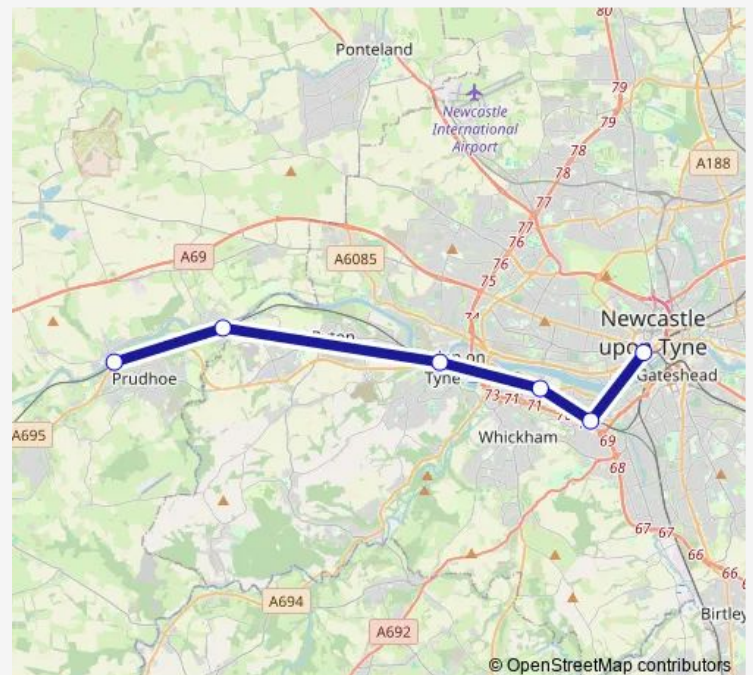

Rail Northern Prudhoe - Newcastle

[Go to website](#)

Direction

Prudhoe — Newcastle

6 stops

[Open route schedule](#)

Prudhoe

Wylam

Blaydon

Metrocentre

Dunston

Newcastle

Route schedule

Prudhoe — Newcastle

Monday	—
Tuesday	—
Wednesday	—
Thursday	—
Friday	—
Saturday	20:38
Sunday	—

Route info

Direction: Prudhoe

Stops: 6

Trip Duration: 0 hour 26 min

■ Northern — Prudhoe - Newcastle

Northern Rail time schedules and route maps are available in an offline PDF at busmaps.com. Use the busmaps.com website to see live bus times, train schedule or subway schedule, and step-by-step directions for all public transit in Newcastle upon Tyne