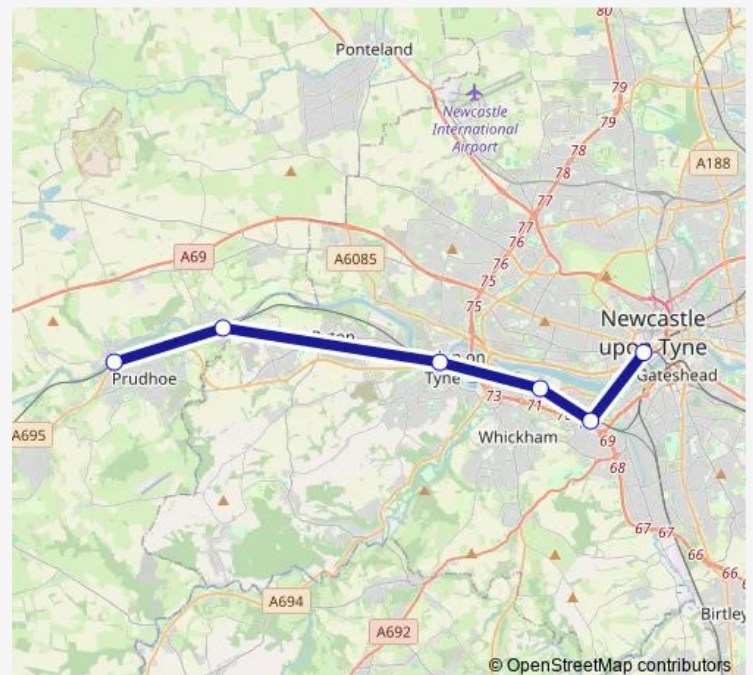

## Rail Northern Prudhoe - Newcastle

[Go to website](#)

### Direction

Prudhoe — Newcastle

6 stops

[Open route schedule](#)

Prudhoe

Wylam

Blaydon

Metrocentre

### Route schedule

Prudhoe — Newcastle

Monday —

Tuesday —

Wednesday —

Thursday —

Friday —

Saturday 20:38

### Route info

Direction: Prudhoe

Stops: 6

Trip Duration: 0 hour 25 min

■ Northern — Prudhoe - Newcastle

Northern Rail time schedules and route maps are available in an offline PDF at [busmaps.com](https://busmaps.com). Use the [busmaps.com](https://busmaps.com) website to see live bus times, train schedule or subway schedule, and step-by-step directions for all public transit in Newcastle upon Tyne