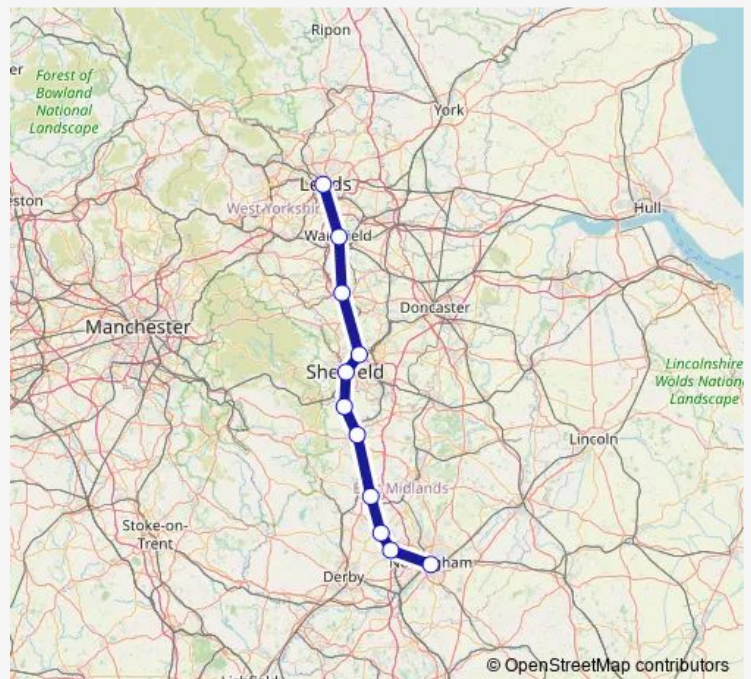

Rail Northern Leeds - Nottingham

[Go to website](#)

Direction

Leeds — Nottingham

12 stops

[Open route schedule](#)

- Leeds
- Normanton
- Wakefield Kirkgate
- Barnsley
- Meadowhall
- Sheffield
- Dronfield
- Chesterfield
- Alfreton
- Langley Mill
- Ilkeston
- Nottingham

Route schedule

Leeds — Nottingham

Monday	07:08-21:04
Tuesday	07:08-21:04
Wednesday	07:08-21:04
Thursday	07:08-21:04
Friday	07:08-21:04
Saturday	07:09-21:04
Sunday	09:09-21:06

Route info

Direction: Leeds

Stops: 12

Trip Duration: 1 hour 49 min

■ Northern — Leeds - Nottingham

Direction

Nottingham — Leeds

18 stops

[Open route schedule](#)

Nottingham

Ilkeston