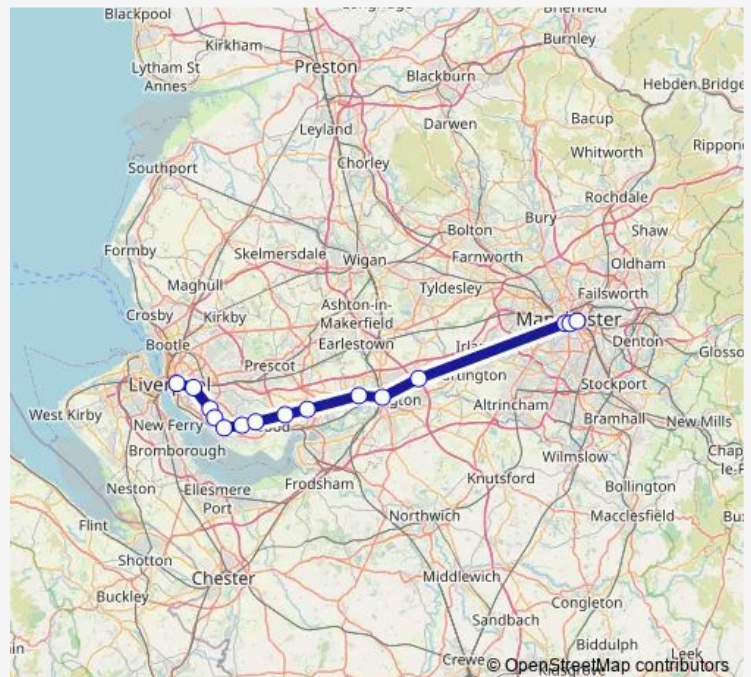

Rail Northern Liverpool Lime Street - Manchester Piccadilly

[Go to website](#)

**Direction**

Liverpool Lime Street — Manchester Piccadilly

17 stops

[Open route schedule](#)

- Liverpool Lime Street
- Edge Hill
- Wavertree Technology Park
- Broad Green
- Roby
- Huyton
- Whiston
- Rainhill
- Lea Green
- St Helens Junction
- Earlestown
- Newton-le-Willows
- Patricroft
- Eccles
- Deansgate
- Manchester Oxford Road
- Manchester Piccadilly

Route schedule

Liverpool Lime Street — Manchester Piccadilly

Monday	23:00
Tuesday	23:00
Wednesday	23:00
Thursday	23:00
Friday	—
Saturday	23:20
Sunday	21:29-23:30

Route info

Direction: Liverpool Lime Street

Stops: 17

Trip Duration: 0 hour 59 min

■ Northern — Liverpool Lime Street - Manchester Piccadilly

## Route info

Direction: Liverpool Lime Street

Stops: 15

Trip Duration: 1 hour 1 min

Northern Rail time schedules and route maps are available in an offline PDF at [busmaps.com](https://busmaps.com). Use the [busmaps.com](https://busmaps.com) website to see live bus times, train schedule or subway schedule, and step-by-step directions for all public transit in Liverpool