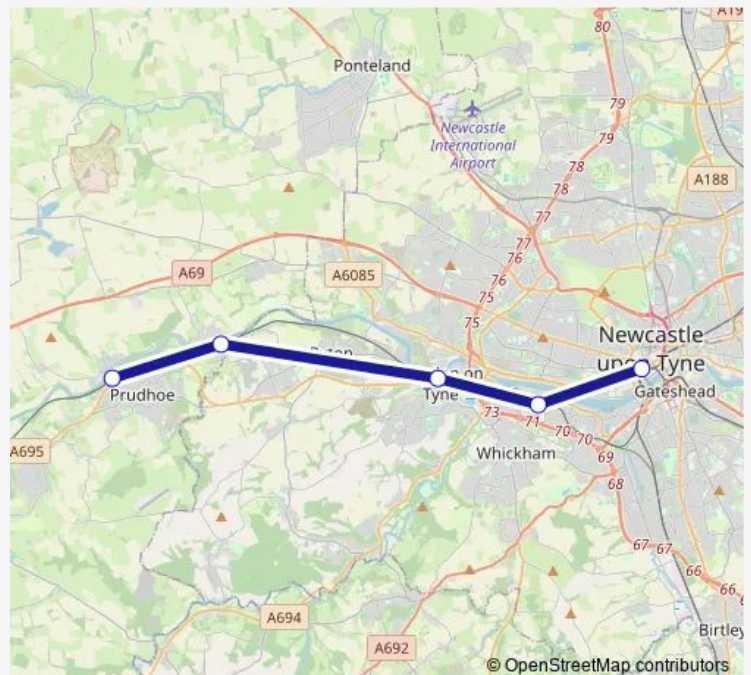

Rail Northern Newcastle - Prudhoe

[Go to website](#)

Direction

Newcastle — Prudhoe

5 stops

[Open route schedule](#)

Newcastle

Metrocentre

Blaydon

Wylam

Prudhoe

Route schedule

Newcastle — Prudhoe

Monday	18:10
Tuesday	18:10
Wednesday	18:10
Thursday	18:10
Friday	18:10
Saturday	18:09
Sunday	—

Route info

Direction: Newcastle

Stops: 5

Trip Duration: 0 hour 23 min

■ Northern — Newcastle - Prudhoe

Northern Rail time schedules and route maps are available in an offline PDF at busmaps.com. Use the busmaps.com website to see live bus times, train schedule or subway schedule, and step-by-step directions for all public transit in Newcastle upon Tyne