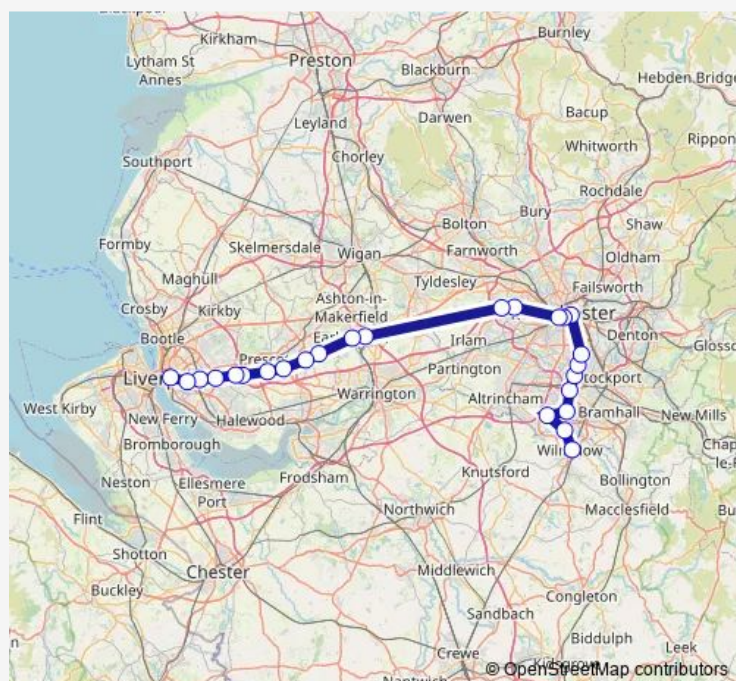

### Route schedule

Wilmslow — Liverpool Lime Street

Monday

—

Tuesday

—

Wednesday

—

### Route info

Direction: Wilmslow

Stops: 23

Trip Duration: 1 hour 47 min

■ Northern — Liverpool Lime Street - Wilmslow

Edge Hill

Liverpool Lime Street

**Direction**

Wilmslow — Liverpool Lime Street

25 stops

[Open route schedule](#)

Wilmslow

Styal

Manchester Airport

Heald Green

Gatley

## Route info

Direction: Wilmslow

Stops: 25

Trip Duration: 1 hour 45 min