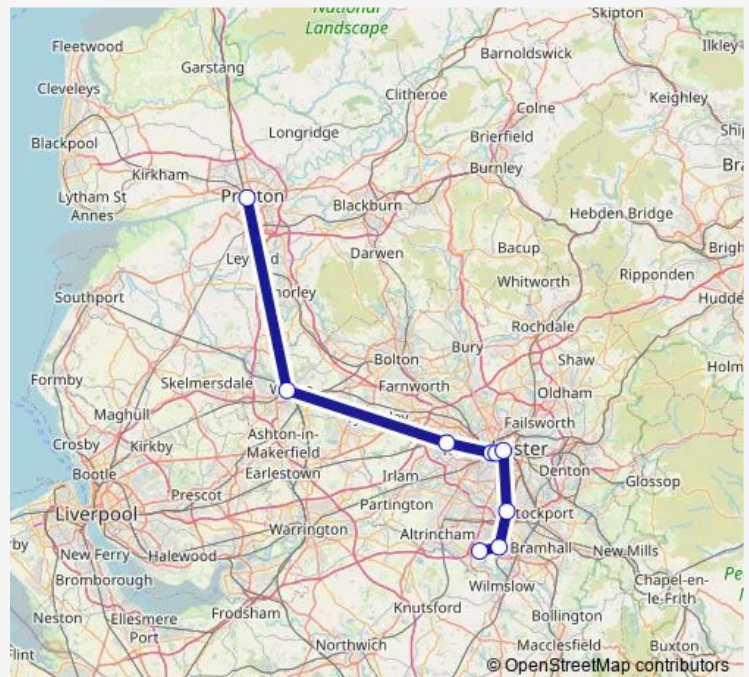

Bolton

Salford Crescent

Deansgate

Manchester Oxford Road

Manchester Piccadilly

East Didsbury

Heald Green

Manchester Airport

Sunday

09:12

Route info

Direction: Preston

Stops: 10

Trip Duration: 1 hour 13 min

■ Northern — Preston - Manchester Airport

Direction

Preston — Manchester Airport

13 stops

[Open route schedule](#)

Preston

Leyland

Buckshaw Parkway

Chorley

Horwich Parkway

Lostock

Bolton

Salford Crescent

Deansgate

Manchester Oxford Road

Manchester Piccadilly

Heald Green

Manchester Airport