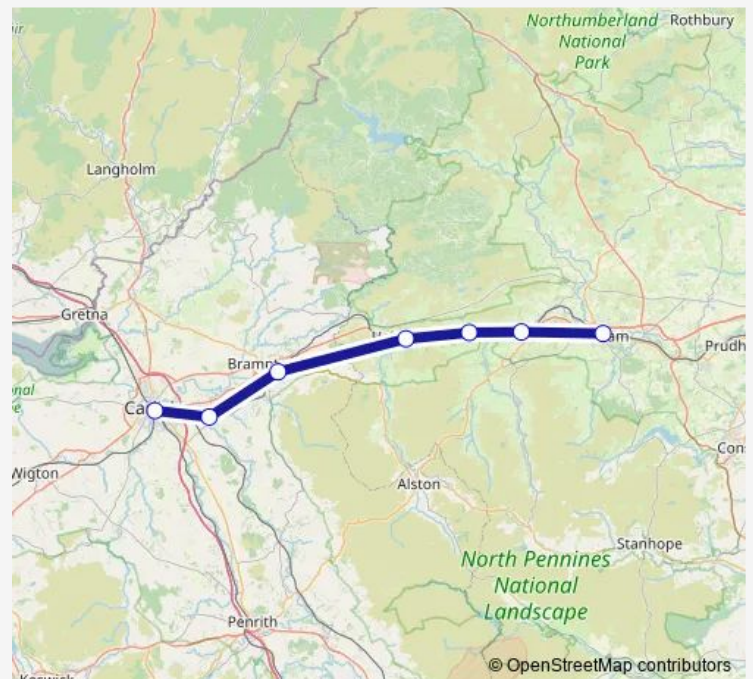

Wednesday —

Thursday —

Friday —

Saturday —

Sunday 12:37-18:37

Route info

Direction: Hexham

Stops: 6

Trip Duration: 0 hour 54 min

Northern — Carlisle - Hexham

Direction

Hexham — Carlisle

5 stops

[Open route schedule](#)

Hexham

Haydon Bridge

Stops: 5

Trip Duration: 0 hour 53 min

Direction

Carlisle — Hexham

7 stops

[Open route schedule](#)

Carlisle

Wetheral

Route info

Direction: Carlisle

Stops: 7

Trip Duration: 0 hour 55 min

Direction

Hexham — Carlisle

7 stops

[Open route schedule](#)