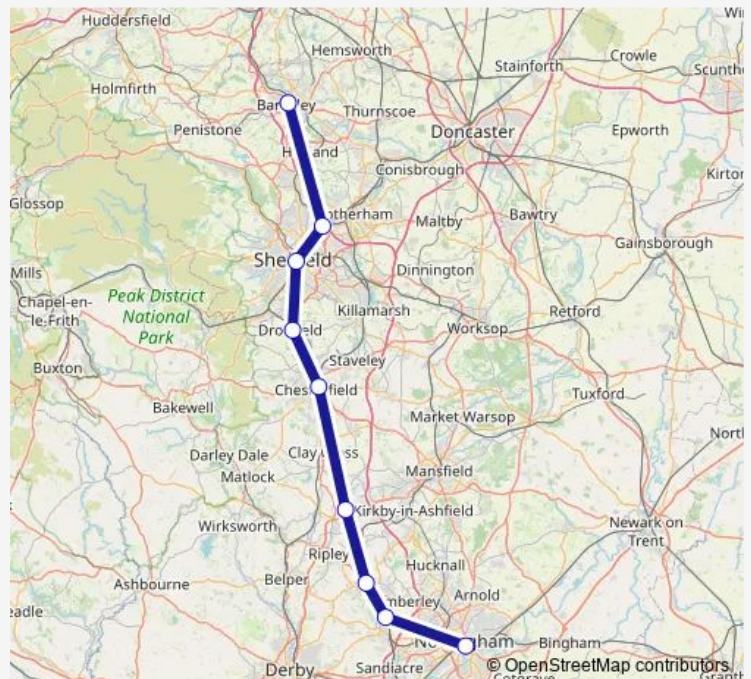

### Direction

Barnsley — Nottingham

9 stops

[Open route schedule](#)

Barnsley

Meadowhall

Sheffield

Dronfield

### Route schedule

Barnsley — Nottingham

Monday —

Tuesday —

Wednesday —

Thursday —

Friday —

Saturday —

### Route info

Direction: Barnsley

Stops: 9

Trip Duration: 1 hour 17 min

■ Northern — Barnsley - Nottingham

Northern Rail time schedules and route maps are available in an offline PDF at [busmaps.com](https://busmaps.com). Use the [busmaps.com](https://busmaps.com) website to see live bus times, train schedule or subway schedule, and step-by-step directions for all public transit in Nottingham