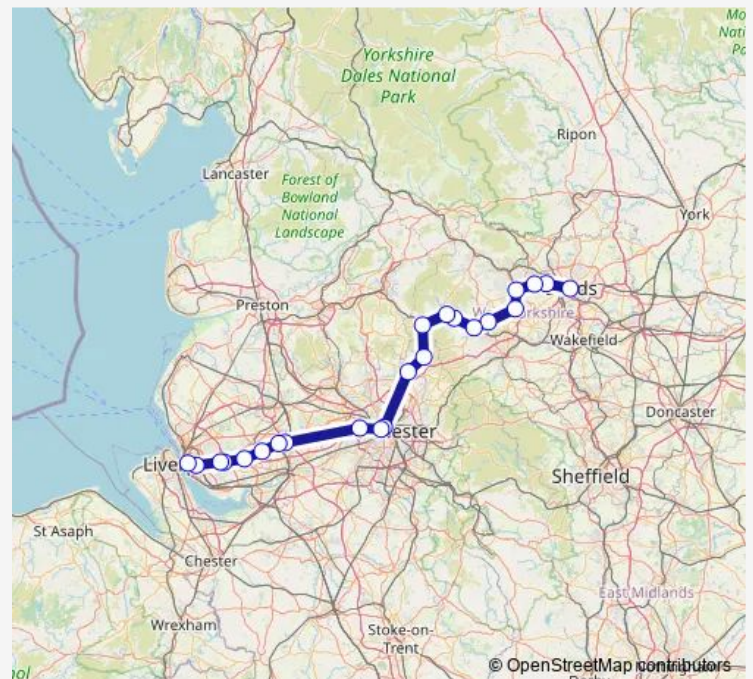

Rail Northern Leeds - Liverpool Lime Street

[Go to website](#)

Direction

Leeds — Liverpool Lime Street

23 stops

[Open route schedule](#)

- Leeds
- Bramley (West Yorkshire)
- New Pudsey
- Bradford Interchange
- Low Moor
- Halifax
- Sowerby Bridge
- Mytholmroyd
- Hebden Bridge
- Todmorden
- Littleborough
- Rochdale
- Manchester Victoria
- Salford Central
- Eccles
- Newton-le-Willows
- Earlestown
- St Helens Junction
- Rainhill
- Huyton
- Roby

Route schedule

Leeds — Liverpool Lime Street

Monday	—
Tuesday	—
Wednesday	—
Thursday	—
Friday	19:43
Saturday	—
Sunday	—

Route info

Direction: Leeds

Stops: 23

Trip Duration: 2 hour 15 min

■ Northern — Leeds - Liverpool Lime Street

Edge Hill

Liverpool Lime Street

Northern Rail time schedules and route maps are available in an offline PDF at busmaps.com. Use the busmaps.com website to see live bus times, train schedule or subway schedule, and step-by-step directions for all public transit in Bradford