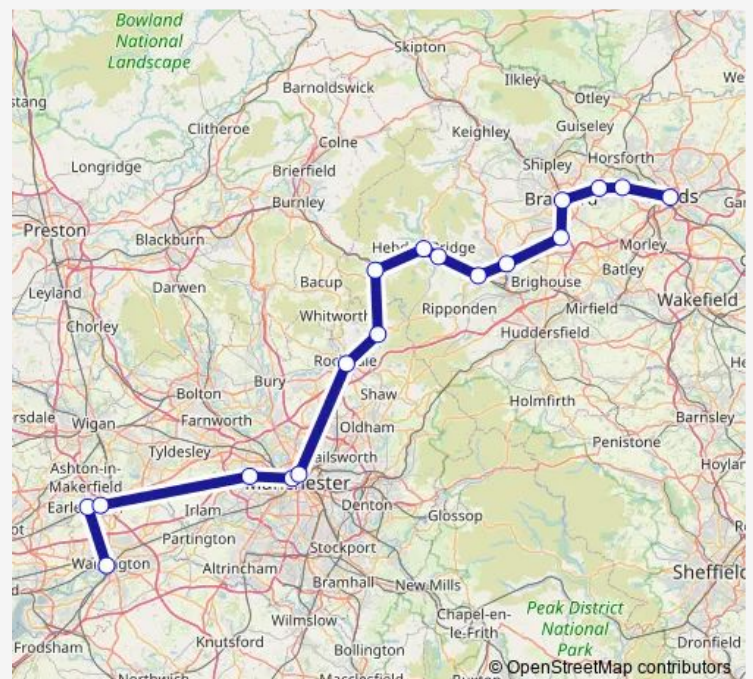

Newton-le-Willows

Eccles

Salford Central

Manchester Victoria

Rochdale

Littleborough

Todmorden

Hebden Bridge

Mytholmroyd

Sowerby Bridge

Halifax

Low Moor

Bradford Interchange

New Pudsey

Bramley (West Yorkshire)

Leeds

Route schedule

Warrington Bank Quay — Leeds

Monday —

Tuesday —

Wednesday 08:48

Thursday —

Friday —

Saturday —

Sunday —

Route info

Direction: Warrington Bank Quay

Stops: 18

Trip Duration: 1 hour 54 min

■ Northern — Warrington Bank Quay - Leeds

Northern Rail time schedules and route maps are available in an offline PDF at busmaps.com. Use the busmaps.com website to see live bus times, train schedule or subway schedule, and step-by-step directions for all public transit in Bradford