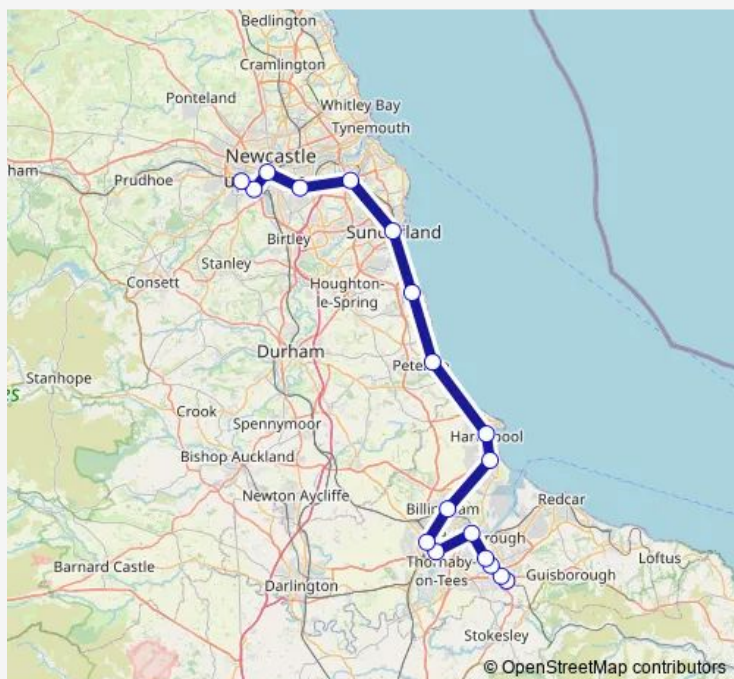

Direction

Nunthorpe — Metrocentre

18 stops

[Open route schedule](#)

- Nunthorpe
- Gypsy Lane
- Marton
- James Cook University Hosp
- Middlesbrough
- Thornaby
- Stockton
- Billingham
- Seaton Carew
- Hartlepool
- Horden Railway Station
- Seaham
- Sunderland
- Brockley Whins
- Heworth
- Newcastle
- Dunston
- Metrocentre

Route schedule

Nunthorpe — Metrocentre

Monday	15:18-19:17
Tuesday	15:18-19:17
Wednesday	15:18-19:17
Thursday	15:18-19:17
Friday	15:18-19:17
Saturday	08:18-19:20
Sunday	—

Route info

Direction: Nunthorpe

Stops: 18

Trip Duration: 1 hour 47 min

■ Northern — Nunthorpe - Metrocentre

Direction

Metrocentre — Nunthorpe

18 stops

[Open route schedule](#)

Metrocentre

Dunston

Newcastle

Heworth

Brockley Whins

Sunderland

Seaham

Horden Railway Station

Hartlepool

Seaton Carew