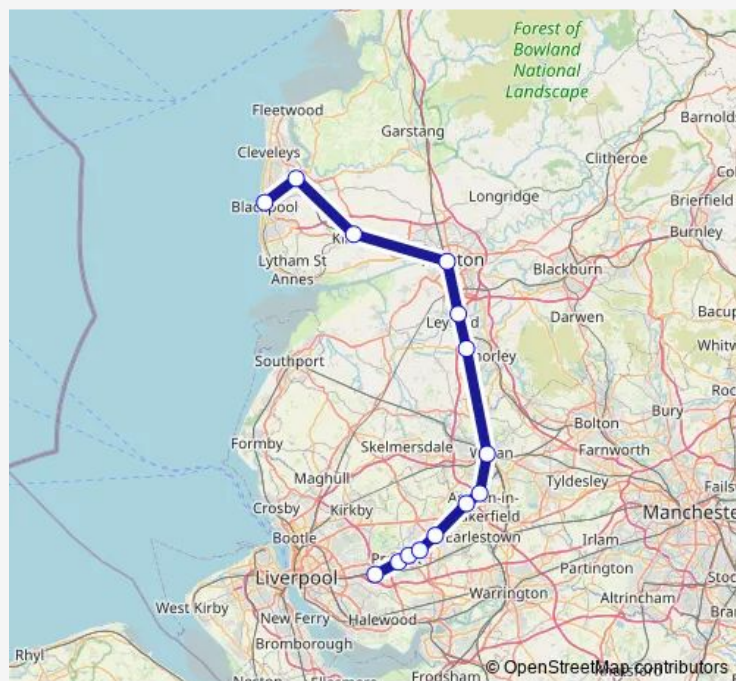

### Route schedule

Huyton — Blackpool North

Monday	—
Tuesday	—
Wednesday	—
Thursday	—
Friday	—
Saturday	—
Sunday	22:29

### Route info

Direction: Huyton

Stops: 14

Trip Duration: 1 hour 17 min

■ Northern — Blackpool North - Huyton

## Route info

Direction: Blackpool North

Stops: 14

Trip Duration: 1 hour 18 min

Northern Rail time schedules and route maps are available in an offline PDF at [busmaps.com](#). Use the [busmaps.com](#) website to see live bus times, train schedule or subway schedule, and step-by-step directions for all public transit in St Helens