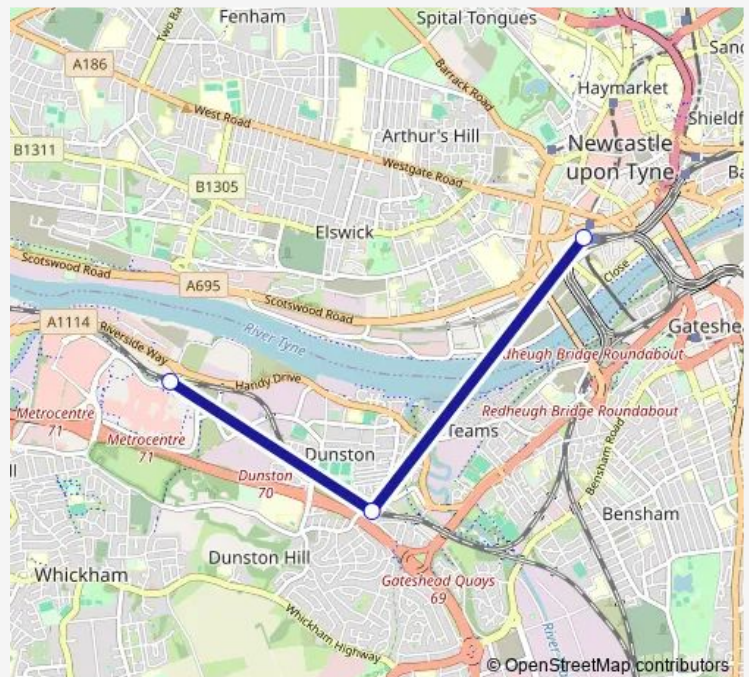

### Direction

Newcastle — Metrocentre

2 stops

[Open route schedule](#)

Newcastle

Metrocentre

### Route schedule

Newcastle — Metrocentre

Monday	—
Tuesday	—
Wednesday	—
Thursday	—
Friday	—
Saturday	09:47-18:09
Sunday	10:35-20:35

### Route info

Direction: Newcastle

Stops: 2

Trip Duration: 0 hour 8 min

■ Northern — Metrocentre - Newcastle

**Direction**

Newcastle — Metrocentre

3 stops

## Route info

Direction: Newcastle

Stops: 3

Trip Duration: 0 hour 8 min

**Direction**

Metrocentre — Newcastle

3 stops

[Open route schedule](#)