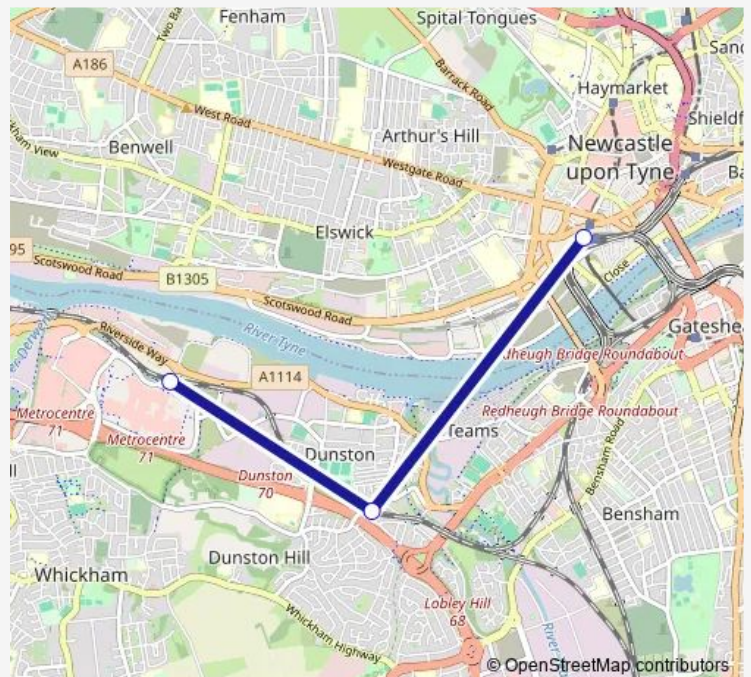

### Direction

Newcastle — Metrocentre

2 stops

[Open route schedule](#)

Newcastle

Metrocentre

### Route schedule

Newcastle — Metrocentre

Monday	—
Tuesday	—
Wednesday	—
Thursday	—
Friday	—
Saturday	—
Sunday	10:35-20:35

### Route info

Direction: Newcastle

Stops: 2

Trip Duration: 0 hour 8 min

■ Northern — Metrocentre - Newcastle

**Direction**

Newcastle — Metrocentre

3 stops

## Route info

Direction: Newcastle

Stops: 3

Trip Duration: 0 hour 9 min

**Direction**

Metrocentre — Newcastle

3 stops

[Open route schedule](#)