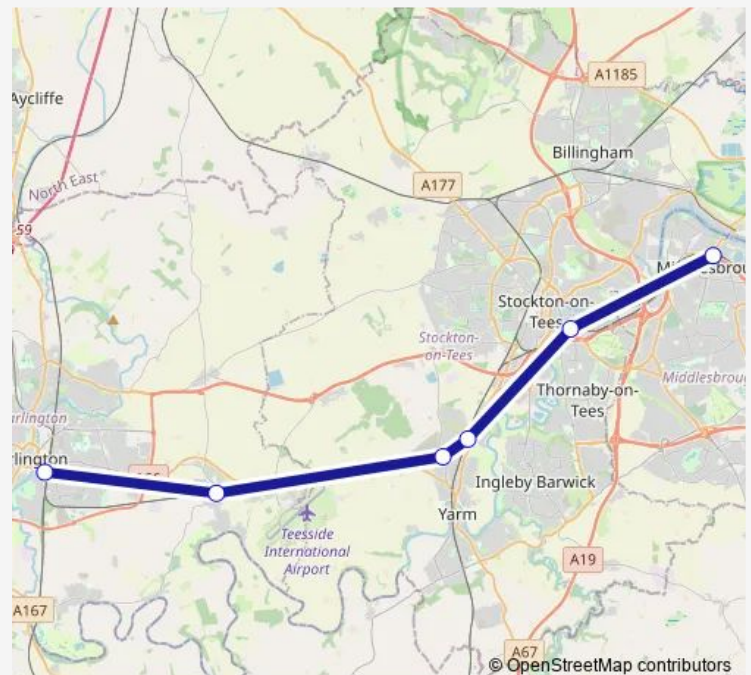

Rail Northern Darlington - Middlesbrough

[Go to website](#)

Direction

Darlington — Middlesbrough

6 stops

[Open route schedule](#)

Darlington

Dinsdale

Allens West

Eaglescliffe

Thornaby

Middlesbrough

Route schedule

Darlington — Middlesbrough

Monday 22:40

Tuesday 22:40

Wednesday 22:40

Thursday 22:40

Friday 22:40

Saturday 22:40

Sunday 21:27-22:52

Route info

Direction: Darlington

Stops: 6

Trip Duration: 0 hour 30 min

■ Northern — Darlington - Middlesbrough

Northern Rail time schedules and route maps are available in an offline PDF at busmaps.com. Use the busmaps.com website to see live bus times, train schedule or subway schedule, and step-by-step directions for all public transit in Darlington