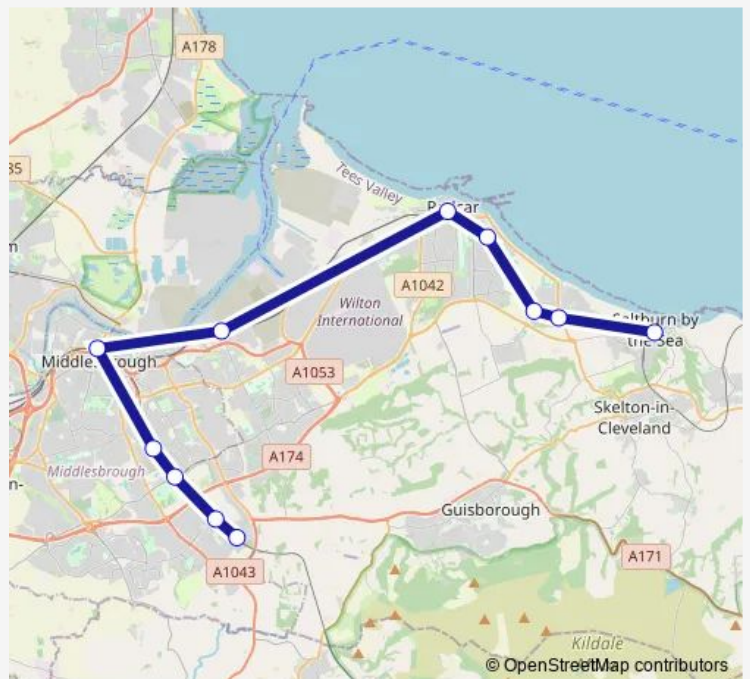

Rail Northern Saltburn - Nunthorpe

[Go to website](#)

Direction
Saltburn — Nunthorpe

11 stops

[Open route schedule](#)

- Saltburn
- Marske
- Longbeck
- Redcar East
- Redcar Central
- South Bank
- Middlesbrough
- James Cook University Hosp
- Marton
- Gypsy Lane
- Nunthorpe

Route schedule
Saltburn — Nunthorpe

Monday	09:08
Tuesday	09:08
Wednesday	09:08
Thursday	09:08
Friday	09:08
Saturday	09:08
Sunday	—

Route info

Direction: Saltburn

Stops: 11

Trip Duration: 0 hour 42 min

Northern Rail time schedules and route maps are available in an offline PDF at busmaps.com. Use the busmaps.com website to see live bus times, train schedule or subway schedule, and step-by-step directions for all public transit in Nunthorpe

The schedule is provided in the local timezone. Times with "(+1)" indicate departures on the next day.

PDF file created on 2025-02-26

2024 BusMaps.com - All Rights Reserved