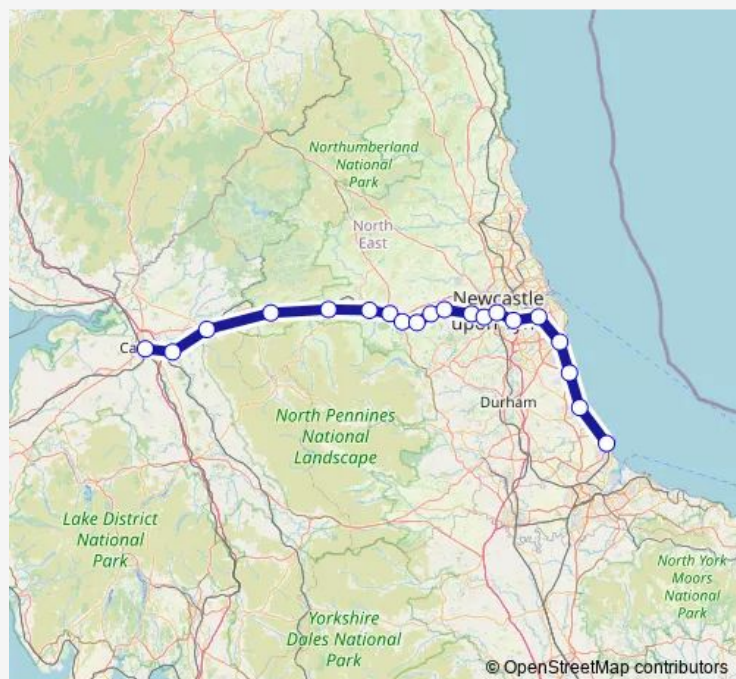

Rail Northern Carlisle - Hartlepool

[Go to website](#)

Direction

Carlisle — Hartlepool

20 stops

[Open route schedule](#)

- Carlisle
- Wetheral
- Brampton (Cumbria)
- Haltwhistle
- Haydon Bridge
- Hexham
- Corbridge
- Riding Mill
- Stocksfield
- Prudhoe
- Wylam
- Blaydon
- Metrocentre
- Newcastle
- Heworth
- Brockley Whins
- Sunderland
- Seaham
- Horden Railway Station
- Hartlepool

Route schedule

Carlisle — Hartlepool

Monday	21:07
Tuesday	21:07
Wednesday	21:07
Thursday	21:07
Friday	21:07
Saturday	—
Sunday	—

Route info

Direction: Carlisle

Stops: 20

Trip Duration: 2 hour 27 min

■ Northern — Carlisle - Hartlepool

Northern Rail time schedules and route maps are available in an offline PDF at busmaps.com. Use the busmaps.com website to see live bus times, train schedule or subway schedule, and step-by-step directions for all public transit in Newcastle upon Tyne