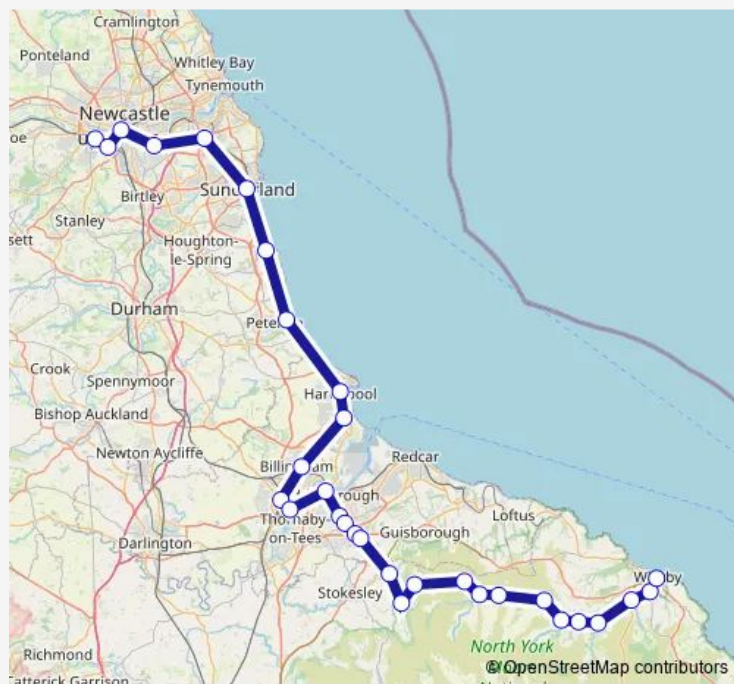

### Direction

Metrocentre — Whitby

31 stops

[Open route schedule](#)

- Metrocentre
- Dunston
- Newcastle
- Heworth
- Brockley Whins
- Sunderland
- Seaham
- Horden Railway Station
- Hartlepool
- Seaton Carew
- Billingham
- Stockton
- Thornaby
- Middlesbrough
- James Cook University Hosp
- Marton
- Gypsy Lane
- Nunthorpe
- Great Ayton
- Battersby
- Kildale

### Route info

Direction: Metrocentre

Stops: 31

Trip Duration: 3 hour 8 min

■ Northern — Metrocentre - Whitby

Commondale

Castleton Moor

Danby

Whitby — Metrocentre

31 stops

[Open route schedule](#)

Whitby

Ruswarp

Sleights

Grosmont

Egton

## Route info

Direction: Whitby

Stops: 31

Trip Duration: 3 hour 6 min

Sunderland

Brockley Whins

Heworth

Newcastle