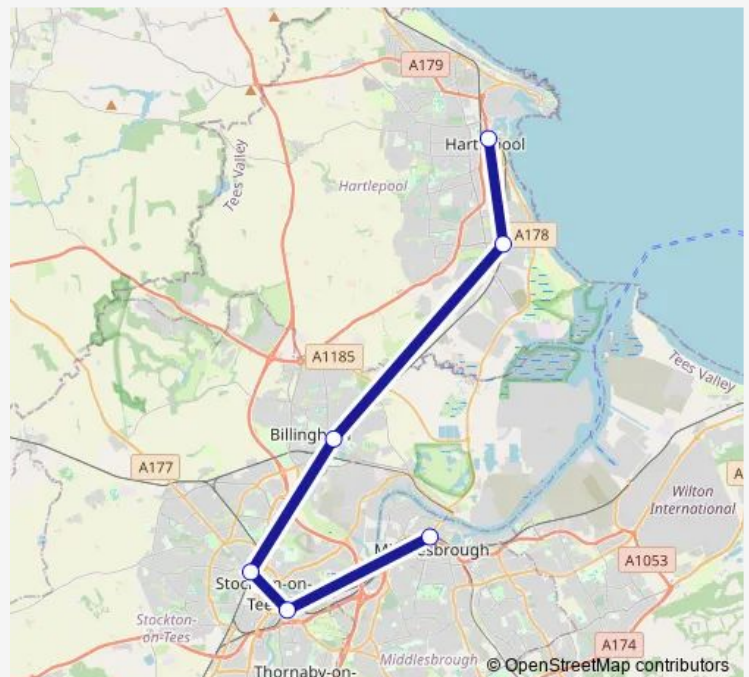

Rail Northern Middlesbrough - Hartlepool

[Go to website](#)

Direction

Middlesbrough — Hartlepool

6 stops

[Open route schedule](#)

Middlesbrough

Thornaby

Stockton

Billingham

Seaton Carew

Hartlepool

Route schedule

Middlesbrough — Hartlepool

Monday —

Tuesday —

Wednesday —

Thursday —

Friday —

Saturday —

Sunday 08:32

Route info

Direction: Middlesbrough

Stops: 6

Trip Duration: 0 hour 29 min

■ Northern — Middlesbrough - Hartlepool

Northern Rail time schedules and route maps are available in an offline PDF at busmaps.com. Use the busmaps.com website to see live bus times, train schedule or subway schedule, and step-by-step directions for all public transit in Stockton-on-Tees