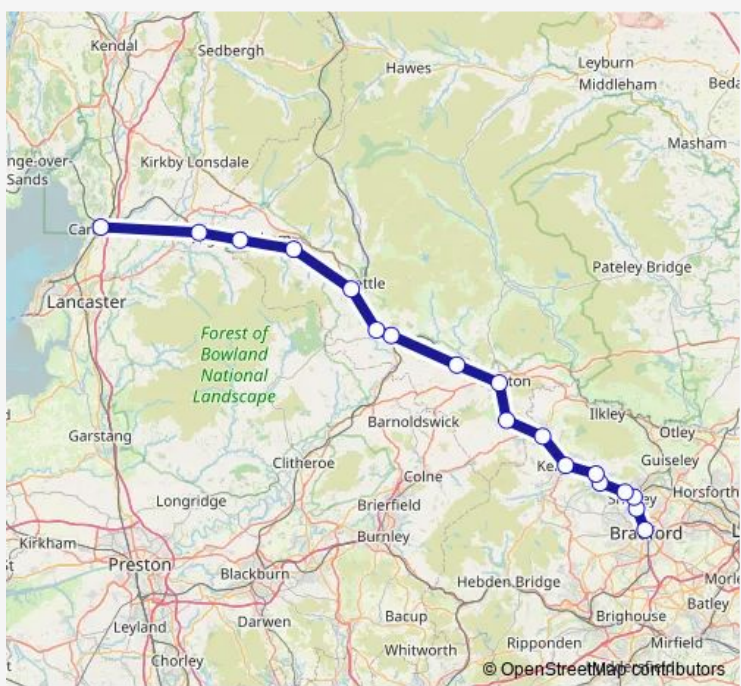

Rail Northern Bradford Forster Square - Carnforth

[Go to website](#)

Direction
Bradford Forster Square — Carnforth
18 stops
[Open route schedule](#)

- Bradford Forster Square
- Frizinghall
- Shipley
- Saltaire
- Bingley
- Crossflatts
- Keighley
- Steeton & Silsden
- Cononley
- Skipton
- Gargrave
- Hellifield
- Long Preston
- Giggleswick
- Clapham (North Yorkshire)
- Bentham
- Wennington
- Carnforth

Route schedule
Bradford Forster Square — Carnforth

Monday	06:41
Tuesday	06:41
Wednesday	06:41
Thursday	06:41
Friday	06:41
Saturday	06:41
Sunday	—

Route info
Direction: Bradford Forster Square
Stops: 18
Trip Duration: 1 hour 45 min

■ Northern — Bradford Forster Square - Carnforth **BusMaps**

Northern Rail time schedules and route maps are available in an offline PDF at busmaps.com. Use the busmaps.com website to see live bus times, train schedule or subway schedule, and step-by-step directions for all public transit in Baidon