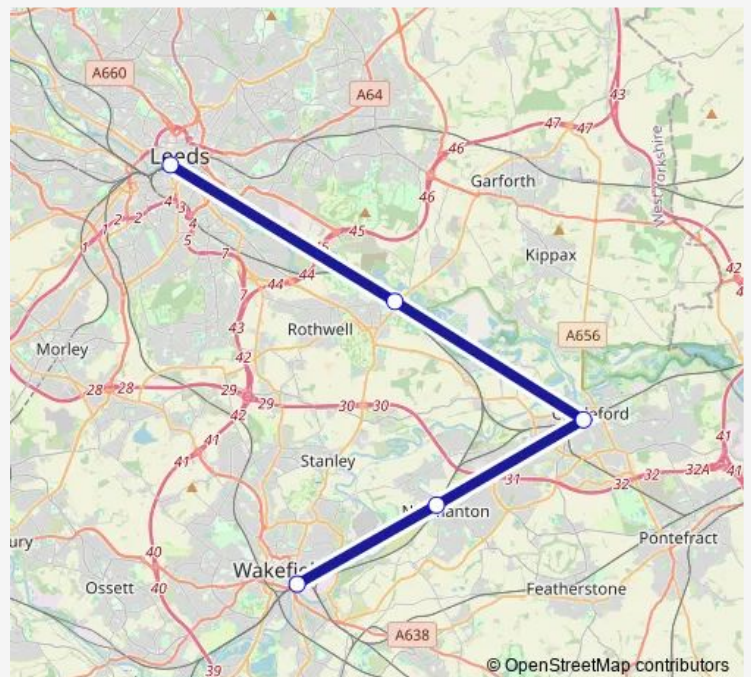

Rail Northern Leeds - Wakefield Kirkgate

[Go to website](#)

Direction

Wakefield Kirkgate — Leeds

5 stops

[Open route schedule](#)

Wakefield Kirkgate

Normanton

Castleford

Woodsley

Leeds

Route schedule

Wakefield Kirkgate — Leeds

Monday	—
Tuesday	—
Wednesday	—
Thursday	—
Friday	—
Saturday	06:49-23:19
Sunday	12:21-21:34

Route info

Direction: Wakefield Kirkgate

Stops: 5

Trip Duration: 0 hour 36 min

■ Northern — Leeds - Wakefield Kirkgate

Direction

Leeds — Wakefield Kirkgate

3 stops

[Open route schedule](#)

Leeds

Trip Duration: 0 hour 16 min

Direction

Leeds — Wakefield Kirkgate

5 stops

[Open route schedule](#)

Leeds

Woodlesford

Castleford