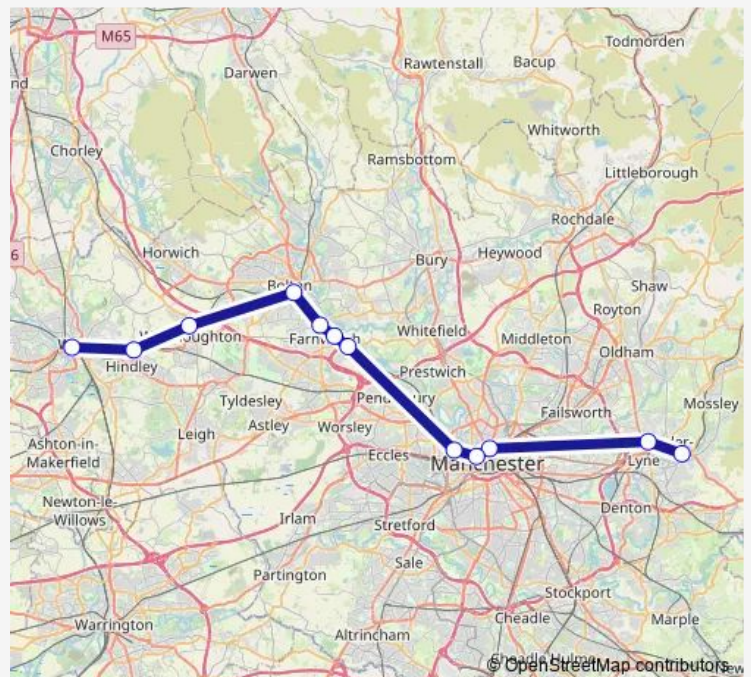

### Route schedule

Wigan North Western — Stalybridge

Monday —

Tuesday —

Wednesday —

Thursday —

Friday —

Saturday —

### Route info

Direction: Wigan North Western

Stops: 10

Trip Duration: 0 hour 55 min

■ Northern — Stalybridge - Wigan North Western

**Direction**

Stalybridge — Wigan North Western

12 stops

## Route info

Direction: Stalybridge

Stops: 12

Trip Duration: 1 hour 0 min

## Route info

Direction: Wigan North Western

Stops: 9

Trip Duration: 0 hour 52 min

**Direction**

Wigan Wallgate — Stalybridge

12 stops

[Open route schedule](#)