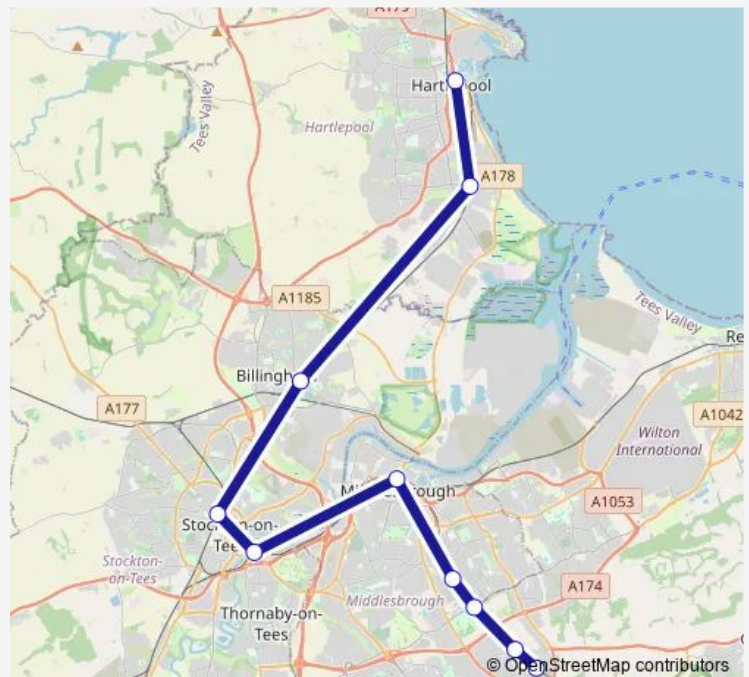

### Direction

Hartlepool — Nunthorpe

10 stops

[Open route schedule](#)

Hartlepool

Seaton Carew

Billingham

Stockton

### Route info

Direction: Hartlepool

Stops: 10

Trip Duration: 0 hour 50 min

■ Northern — Hartlepool - Nunthorpe

**Direction**

Nunthorpe — Hartlepool

10 stops

[Open route schedule](#)

Nunthorpe

Gypsy Lane

Marton

James Cook University Hosp

Middlesbrough

Thornaby

Stockton

## Route info

Direction: Nunthorpe

Stops: 10

Trip Duration: 0 hour 42 min

Northern Rail time schedules and route maps are available in an offline PDF at [busmaps.com](https://busmaps.com). Use the [busmaps.com](https://busmaps.com) website to see live bus times, train schedule or subway schedule, and step-by-step directions for all public transit in Nunthorpe