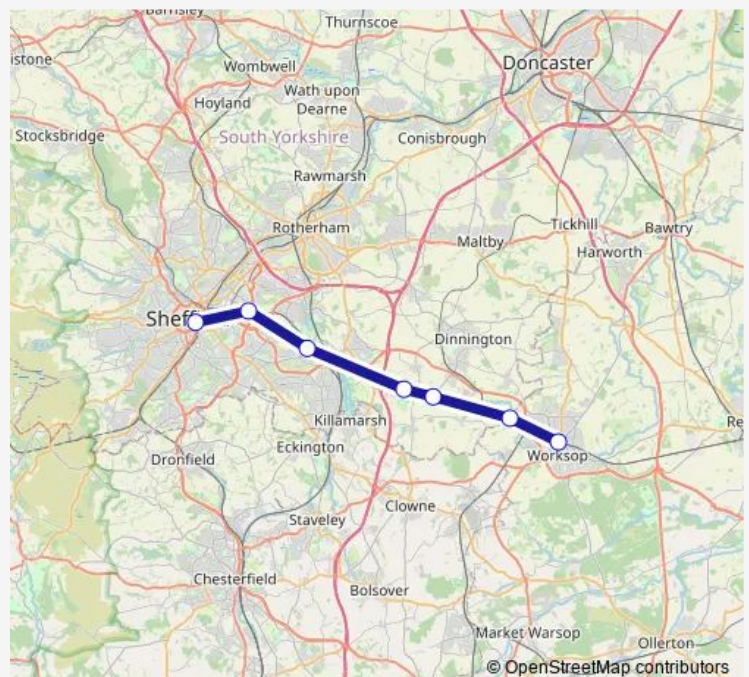

Woodhouse

Kiveton Bridge

Kiveton Park

Shireoaks

Worksop

Route schedule

Sheffield — Worksop

Monday 22:43

Tuesday 22:43

Wednesday 22:43

Thursday 22:43

Friday 22:43

Saturday 22:43

Sunday 18:42-21:23

Route info

Direction: Sheffield

Stops: 7

Trip Duration: 0 hour 31 min

■ Northern — Sheffield - Worksop

Direction

Sheffield — Worksop

5 stops

[Open route schedule](#)

Sheffield

Direction: Sheffield

Stops: 5

Trip Duration: 0 hour 25 min

Direction

Worksop — Sheffield

7 stops

[Open route schedule](#)

Worksop