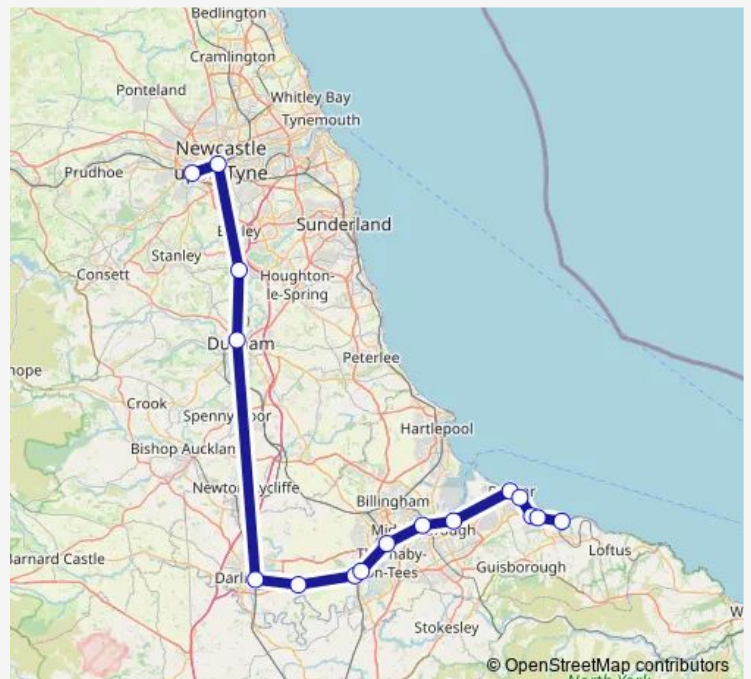

South Bank

Redcar Central

Redcar East

Longbeck

Marske

Saltburn

Route schedule

Metrocentre — Saltburn

Monday	—
Tuesday	—
Wednesday	—
Thursday	—
Friday	—
Saturday	—
Sunday	20:59

Route info

Direction: Metrocentre

Stops: 16

Trip Duration: 1 hour 50 min

■ Northern — Metrocentre - Saltburn

Direction

Metrocentre — Saltburn

20 stops

[Open route schedule](#)

Metrocentre

Dunston

Newcastle

Heworth

Brockley Whins

Sunderland

Seaham

Horden Railway Station

Hartlepool

Seaton Carew

Billingham

Stockton

Thornaby

Middlesbrough