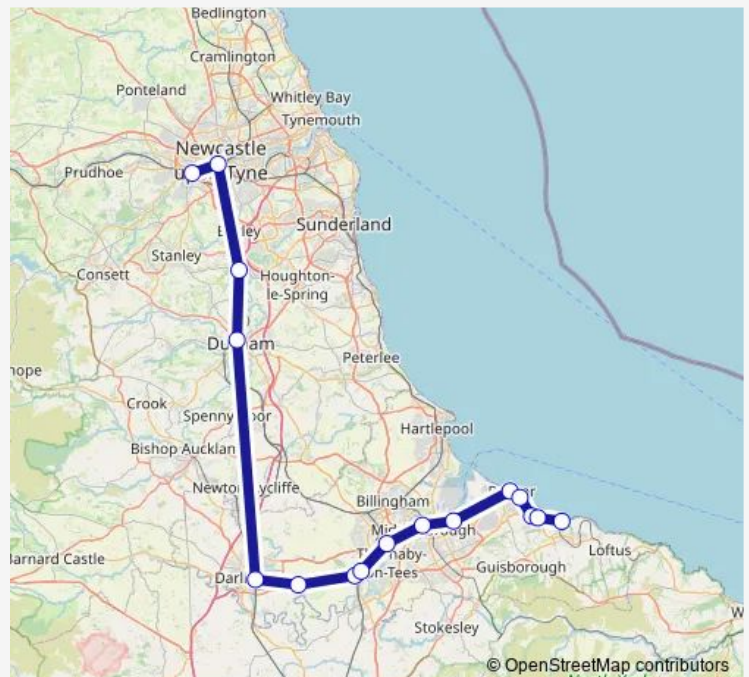

Chester-le-Street

Durham

Darlington

Dinsdale

Allens West

Eaglescliffe

Thornaby

Middlesbrough

South Bank

Redcar Central

Redcar East

Longbeck

Marske

Saltburn

Route schedule

Metrocentre — Saltburn

Monday —

Tuesday —

Wednesday —

Thursday —

Friday —

Saturday —

Sunday 20:59

Route info

Direction: Metrocentre

Stops: 16

Trip Duration: 1 hour 50 min

■ Northern — Metrocentre - Saltburn

Northern Rail time schedules and route maps are available in an offline PDF at busmaps.com. Use the busmaps.com website to see live bus times, train schedule or subway schedule, and step-by-step directions for all public transit in Newcastle upon Tyne