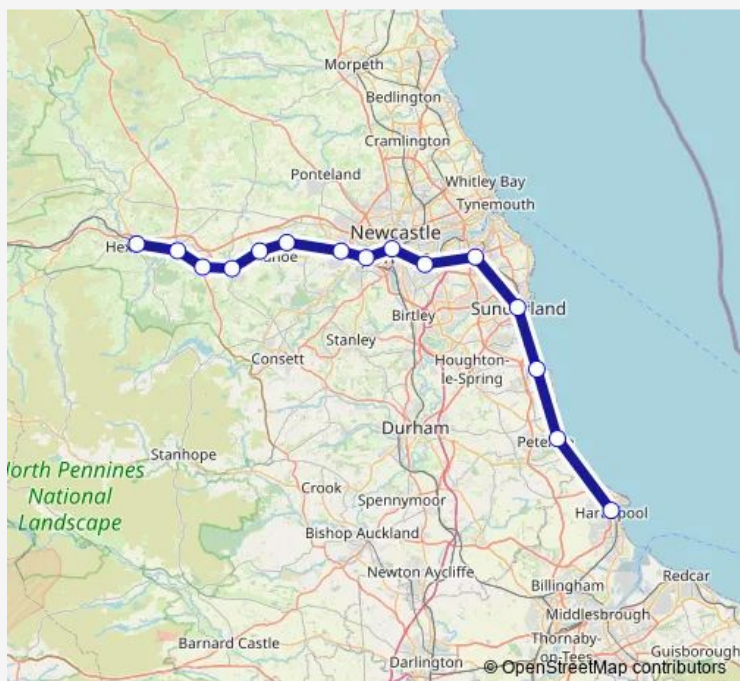

Rail Northern Hartlepool - Hexham

[Go to website](#)

Direction
 Hartlepool — Hexham

15 stops

[Open route schedule](#)

- Hartlepool
- Horden Railway Station
- Seaham
- Sunderland
- Brockley Whins
- Heworth
- Newcastle
- Metrocentre
- Blaydon
- Wylam
- Prudhoe
- Stocksfield
- Riding Mill
- Corbridge
- Hexham

Route schedule
 Hartlepool — Hexham

Monday	06:39
Tuesday	06:39
Wednesday	06:39
Thursday	06:39
Friday	06:39
Saturday	06:43
Sunday	—

Route info

Direction: Hartlepool

Stops: 15

Trip Duration: 1 hour 40 min

■ Northern — Hartlepool - Hexham **BusMaps**

Northern Rail time schedules and route maps are available in an offline PDF at busmaps.com. Use the busmaps.com website to see live bus times, train schedule or subway schedule, and step-by-step directions for all public transit in Newcastle upon Tyne