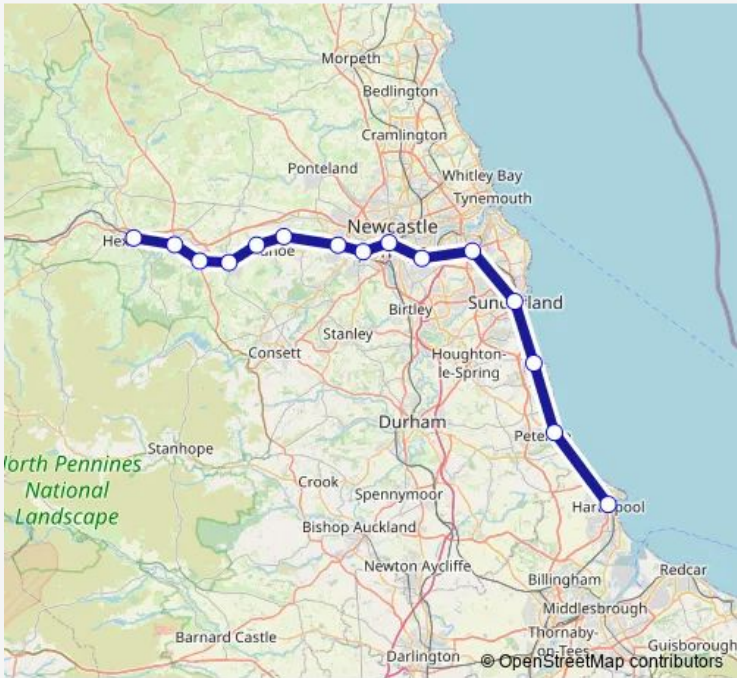

Rail Northern Hartlepool - Hexham

[Go to website](#)

Direction
 Hartlepool — Hexham

15 stops

[Open route schedule](#)

- Hartlepool
- Horden Railway Station
- Seaham
- Sunderland
- Brockley Whins
- Heworth
- Newcastle
- Metrocentre
- Blaydon
- Wylam
- Prudhoe
- Stocksfield
- Riding Mill
- Corbridge
- Hexham

Route schedule
 Hartlepool — Hexham

Monday	06:39
Tuesday	06:39
Wednesday	06:39
Thursday	06:39
Friday	06:39
Saturday	06:43
Sunday	—

Route info

Direction: Hartlepool

Stops: 15

Trip Duration: 1 hour 39 min

Northern — Hartlepool - Hexham **BusMaps**

Northern Rail time schedules and route maps are available in an offline PDF at busmaps.com. Use the busmaps.com website to see live bus times, train schedule or subway schedule, and step-by-step directions for all public transit in Newcastle upon Tyne