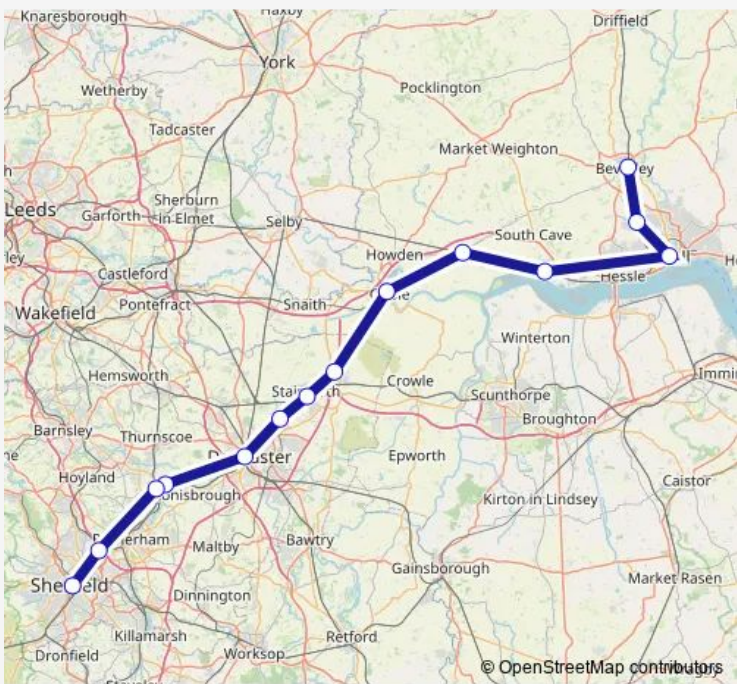

Rail Northern Beverley - Sheffield

[Go to website](#)

Direction
 Beverley — Sheffield
 14 stops
[Open route schedule](#)

- Beverley
- Cottingham
- Hull
- Brough
- Gilberdyke
- Goole
- Thorne North
- Hatfield & Stainforth
- Kirk Sandall
- Doncaster
- Mexborough
- Swinton (South Yorkshire)
- Meadowhall
- Sheffield

Route schedule
 Beverley — Sheffield

Monday	07:03
Tuesday	07:03
Wednesday	07:03
Thursday	07:03-21:06
Friday	07:03-21:06
Saturday	07:03-21:06
Sunday	10:13-20:10

Route info
 Direction: Beverley
 Stops: 14
 Trip Duration: 1 hour 45 min

Northern — Beverley - Sheffield **BusMaps**

Direction

Sheffield — Beverley

13 stops

[Open route schedule](#)

Sheffield

Meadowhall

Swinton (South Yorkshire)

Direction: Beverley

Stops: 11

Trip Duration: 1 hour 39 min

Direction

Sheffield — Beverley

18 stops

[Open route schedule](#)

Sheffield