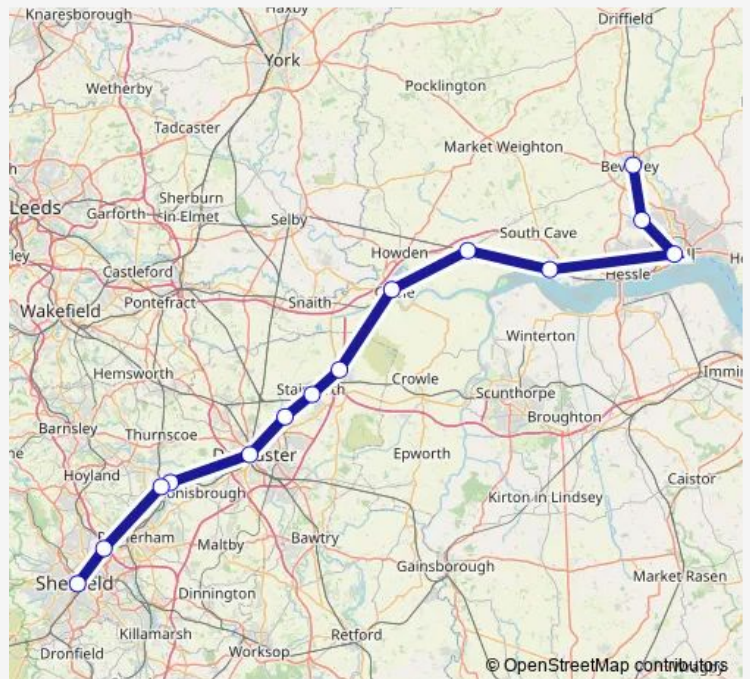

Rail Northern Beverley - Sheffield

[Go to website](#)

**Direction**

Beverley — Sheffield

14 stops

[Open route schedule](#)

- Beverley
- Cottingham
- Hull
- Brough
- Gilberdyke
- Goole
- Thorne North
- Hatfield & Stainforth
- Kirk Sandall
- Doncaster
- Mexborough
- Swinton (South Yorkshire)
- Meadowhall
- Sheffield

Route schedule

Beverley — Sheffield

Monday	07:03
Tuesday	07:03
Wednesday	07:03
Thursday	07:03
Friday	07:03
Saturday	07:03
Sunday	—

Route info

Direction: Beverley

Stops: 14

Trip Duration: 1 hour 45 min

■ Northern — Beverley - Sheffield

Northern Rail time schedules and route maps are available in an offline PDF at [busmaps.com](https://busmaps.com). Use the [busmaps.com](https://busmaps.com) website to see live bus times, train schedule or subway schedule, and step-by-step directions for all public transit in Rotherham