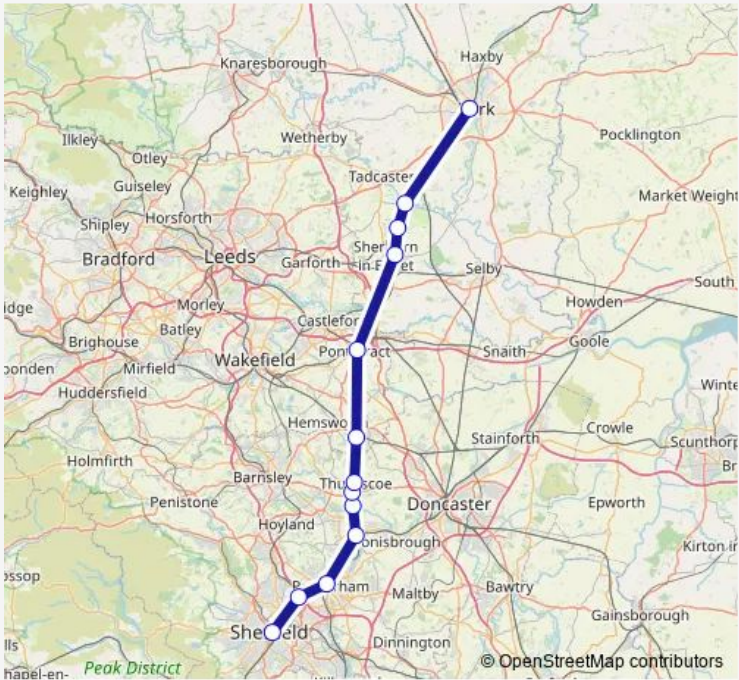

**Rail Northern Sheffield - York**

[Go to website](#)

**Direction**  
 Sheffield — York

13 stops

[Open route schedule](#)

- Sheffield
- Meadowhall
- Rotherham Central
- Swinton (South Yorkshire)
- Bolton-Upon-Dearne
- Goldthorpe
- Thurnscoe
- Moorthorpe
- Pontefract Baghill
- Sherburn-in-Elmet
- Church Fenton
- Ulleskelf
- York

**Route schedule**  
 Sheffield — York

Monday	07:30-15:40
Tuesday	07:30-15:40
Wednesday	07:30-15:40
Thursday	07:30-15:40
Friday	07:30-15:40
Saturday	07:30-15:42
Sunday	—

**Route info**

Direction: Sheffield

Stops: 13

Trip Duration: 1 hour 20 min

**Northern — Sheffield - York** **BusMaps**

**Direction**

York — Sheffield

10 stops

[Open route schedule](#)

York

## Route info

Direction: York

Stops: 10

Trip Duration: 1 hour 18 min

Northern Rail time schedules and route maps are available in an offline PDF at [busmaps.com](https://busmaps.com). Use the [busmaps.com](https://busmaps.com) website to see live bus times, train schedule or subway schedule, and step-by-step directions for all public transit in Rotherham