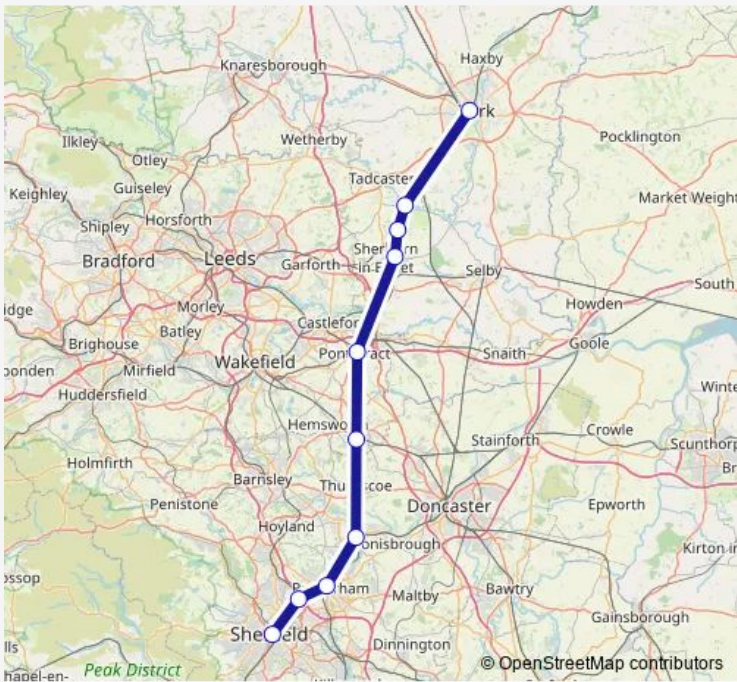

Rail Northern Sheffield - York

[Go to website](#)

Direction
 Sheffield — York

13 stops

[Open route schedule](#)

- Sheffield
- Meadowhall
- Rotherham Central
- Swinton (South Yorkshire)
- Bolton-Upon-Dearne
- Goldthorpe
- Thurnscoe
- Moorthorpe
- Pontefract Baghill
- Sherburn-in-Elmet
- Church Fenton
- Ulleskelf
- York

Route schedule
 Sheffield — York

| | |
|-----------|-------------|
| Monday | 07:30-15:40 |
| Tuesday | 07:30-15:40 |
| Wednesday | 07:30-15:40 |
| Thursday | 07:30-15:40 |
| Friday | 07:30-15:40 |
| Saturday | 07:30-15:42 |
| Sunday | — |

Route info

Direction: Sheffield

Stops: 13

Trip Duration: 1 hour 17 min

Northern — York - Sheffield **BusMaps**

Direction

York — Sheffield

10 stops

Route info

Direction: York

Stops: 10

Trip Duration: 1 hour 18 min

Northern Rail time schedules and route maps are available in an offline PDF at [busmaps.com](#). Use the [busmaps.com](#) website to see live bus times, train schedule or subway schedule, and step-by-step directions for all public transit in Rotherham