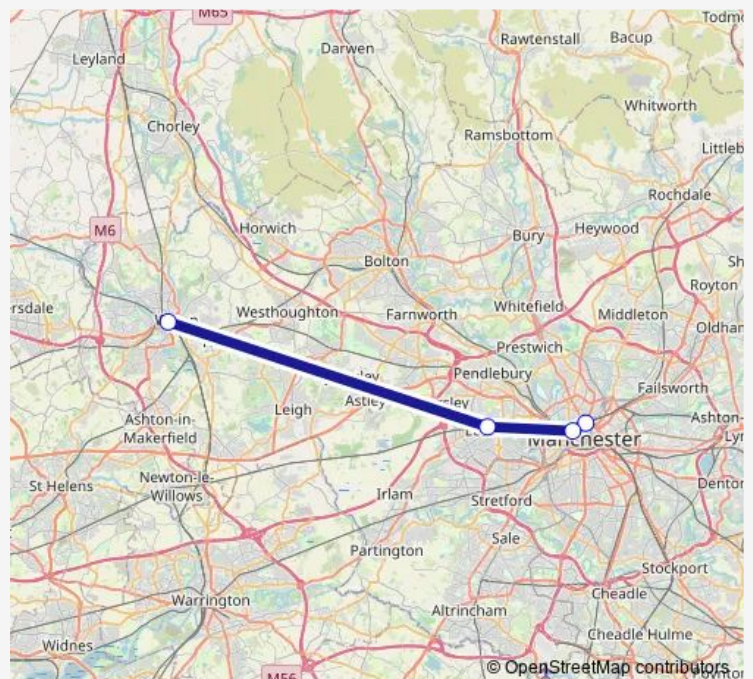

Rail Northern Manchester Victoria - Wigan North Western

[Go to website](#)

Direction

Manchester Victoria — Wigan North Western

10 stops

[Open route schedule](#)

- Manchester Victoria
- Salford Central
- Salford Crescent
- Kearsley
- Farnworth
- Moses Gate
- Bolton
- Westhoughton
- Hindley
- Wigan North Western

Route schedule

Manchester Victoria — Wigan North Western

Monday	—
Tuesday	—
Wednesday	—
Thursday	—
Friday	23:20
Saturday	23:17
Sunday	08:20

Route info

Direction: Manchester Victoria

Stops: 10

Trip Duration: 0 hour 42 min

Direction

Manchester Victoria — Wigan North Western

11 stops

[Open route schedule](#)

Manchester Victoria

Salford Central

Salford Crescent

Swinton (Manchester)

Route info

Direction: Manchester Victoria

Stops: 11

Trip Duration: 0 hour 42 min

Direction

Manchester Victoria — Wigan North Western

4 stops

[Open route schedule](#)