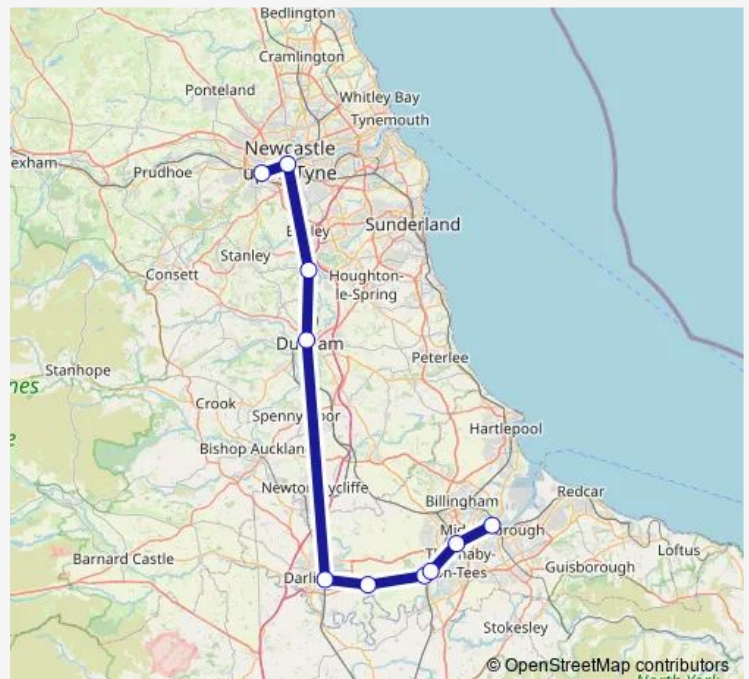

Direction

Metrocentre — Middlesbrough

10 stops

[Open route schedule](#)

Metrocentre

Newcastle

Chester-le-Street

Durham

Darlington

Dinsdale

Allens West

Eaglescliffe

Thornaby

Middlesbrough

Route schedule

Metrocentre — Middlesbrough

Monday	—
Tuesday	—
Wednesday	—
Thursday	—
Friday	—
Saturday	—
Sunday	20:59

Route info

Direction: Metrocentre

Stops: 10

Trip Duration: 1 hour 23 min

■ Northern — Metrocentre - Middlesbrough

Northern Rail time schedules and route maps are available in an offline PDF at busmaps.com. Use the busmaps.com website to see live bus times, train schedule or subway schedule, and step-by-step directions for all public transit in Newcastle upon Tyne