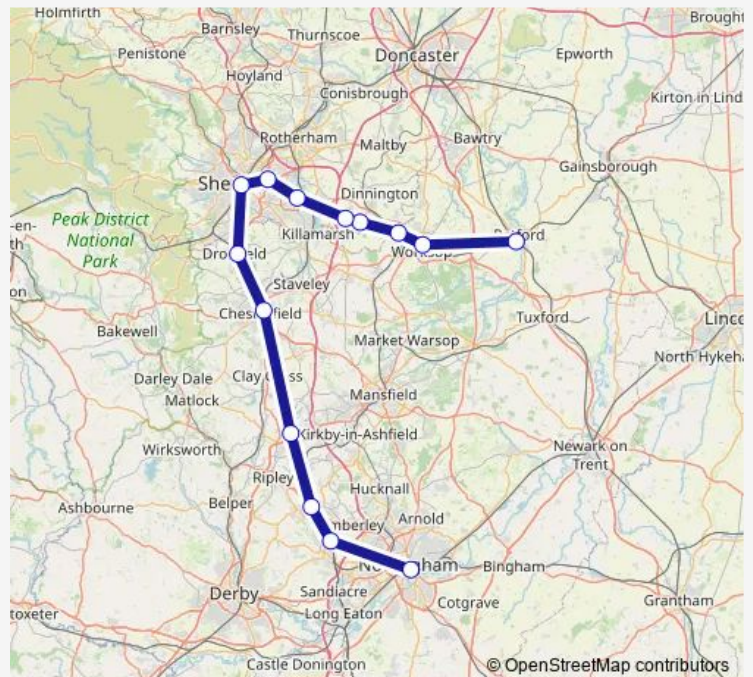

Rail Northern Retford - Nottingham

[Go to website](#)

**Direction**

Retford — Nottingham

14 stops

[Open route schedule](#)

- Retford
- Worksop
- Shireoaks
- Kiveton Park
- Kiveton Bridge
- Woodhouse
- Darnall
- Sheffield
- Dronfield
- Chesterfield
- Alfreton
- Langley Mill
- Ilkeston
- Nottingham

Route schedule

Retford — Nottingham

Monday	06:13
Tuesday	06:13
Wednesday	06:13
Thursday	06:13
Friday	06:13
Saturday	06:13
Sunday	—

Route info

Direction: Retford

Stops: 14

Trip Duration: 1 hour 43 min

■ Northern — Retford - Nottingham

Northern Rail time schedules and route maps are available in an offline PDF at [busmaps.com](https://busmaps.com). Use the [busmaps.com](https://busmaps.com) website to see live bus times, train schedule or subway schedule, and step-by-step directions for all public transit in Nottingham