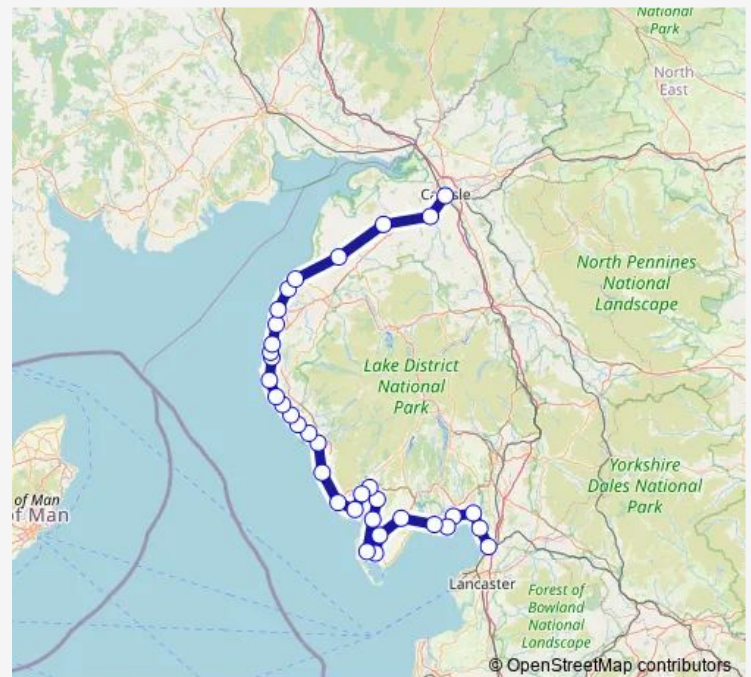

Drigg

Seascale

Sellafield

Route schedule

Carnforth — Carlisle

Monday —

Tuesday —

Wednesday —

Thursday —

Friday —

Saturday —

Sunday 08:55-10:21

Route info

Direction: Carnforth

Stops: 35

Trip Duration: 3 hour 25 min

■ Northern — Carnforth - Carlisle

Braystones

Nethertown

St Bees

Corkickle

Whitehaven

Parton

Harrington