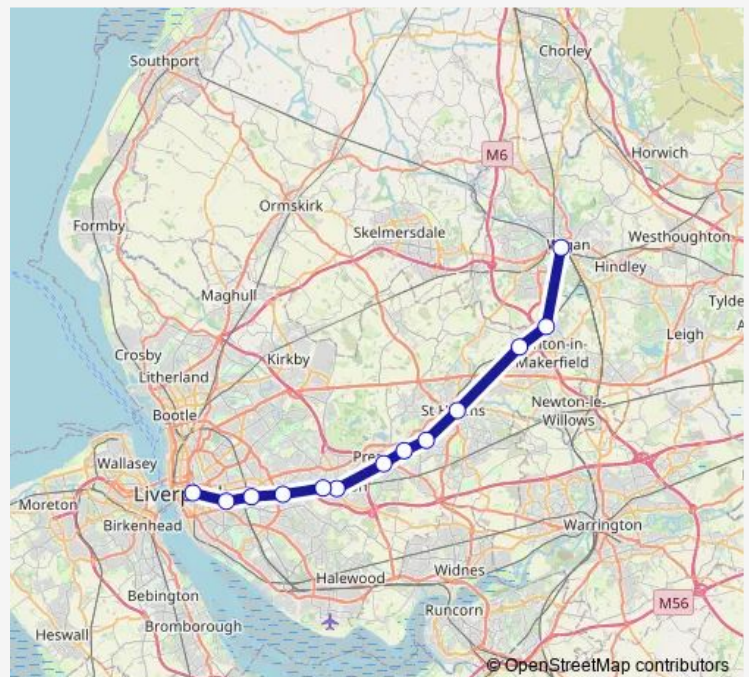

Wavertree Technology Park

Edge Hill

Liverpool Lime Street

Route schedule

Wigan North Western — Liverpool Lime Street

Monday 05:35-22:07

Tuesday 05:35-22:07

Wednesday 05:35-22:07

Thursday 05:35-22:07

Friday 05:35-22:07

Saturday 05:35-22:07

Sunday —

Route info

Direction: Wigan North Western

Stops: 13

Trip Duration: 0 hour 48 min

## Direction

Liverpool Lime Street — Wigan North Western

10 stops

[Open route schedule](#)

Liverpool Lime Street

Edge Hill

Roby

Huyton

## Route info

Direction: Liverpool Lime Street

Stops: 10

Trip Duration: 0 hour 48 min