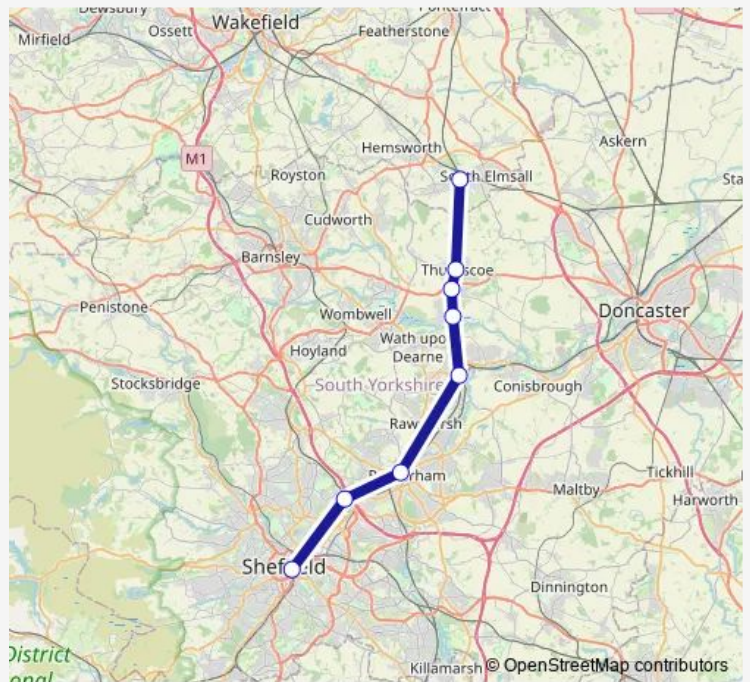

Rail Northern Moorthorpe - Sheffield

[Go to website](#)

Direction
 Moorthorpe — Sheffield
 8 stops
[Open route schedule](#)

- Moorthorpe
- Thurnscoe
- Goldthorpe
- Bolton-Upon-Dearne
- Swinton (South Yorkshire)
- Rotherham Central
- Meadowhall
- Sheffield

Route schedule
 Moorthorpe — Sheffield

Monday	—
Tuesday	—
Wednesday	—
Thursday	—
Friday	—
Saturday	06:15-23:17
Sunday	09:17-23:19

Route info
 Direction: Moorthorpe
 Stops: 8
 Trip Duration: 0 hour 41 min

Swinton (South Yorkshire)

Bolton-Upon-Dearne

Goldthorpe

Thurnscoe

Moorthorpe

Route schedule

Sheffield — Moorthorpe

Monday	—
Tuesday	—
Wednesday	—
Thursday	—
Friday	—
Saturday	05:15-22:15
Sunday	08:30-22:32

Route info

Direction: Sheffield

Stops: 8

Trip Duration: 0 hour 43 min

Northern Rail time schedules and route maps are available in an offline PDF at busmaps.com. Use the busmaps.com website to see live bus times, train schedule or subway schedule, and step-by-step directions for all public transit in Rotherham