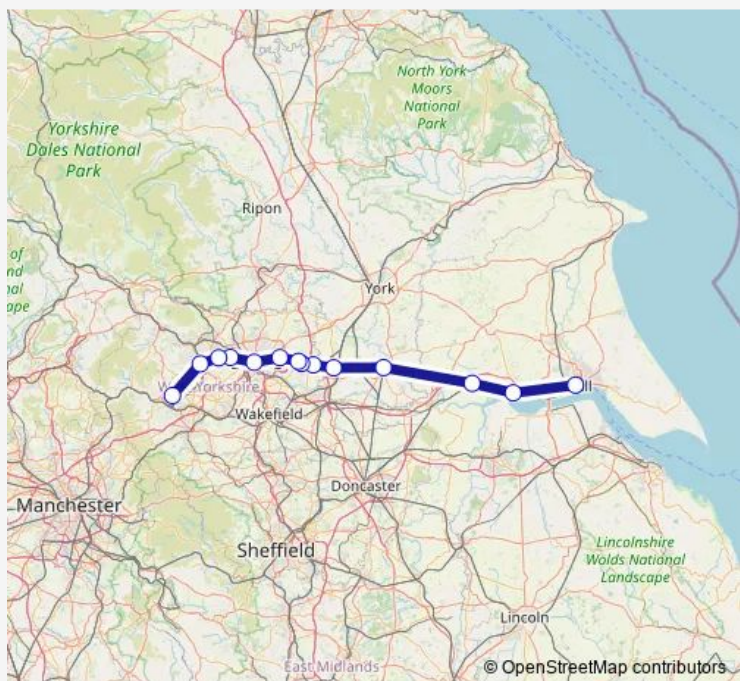

**Rail Northern Hull - Halifax**

[Go to website](#)

**Direction**  
 Hull — Halifax

15 stops

[Open route schedule](#)

- Hull
- Brough
- Gilberdyke
- Selby
- South Milford
- Micklefield
- East Garforth
- Garforth
- Cross Gates
- Leeds
- Bramley (West Yorkshire)
- New Pudsey
- Bradford Interchange
- Low Moor
- Halifax

Trip Duration: 1 hour 51 min

**Direction**

Hull — Halifax

14 stops

[Open route schedule](#)

Hull

Brough

Gilberdyke

Howden

Selby

South Milford

Micklefield

Garforth

Cross Gates

Leeds

Bramley (West Yorkshire)

## Route info

Direction: Hull

Stops: 14

Trip Duration: 1 hour 46 min

**Direction**

Halifax — Hull

14 stops

[Open route schedule](#)