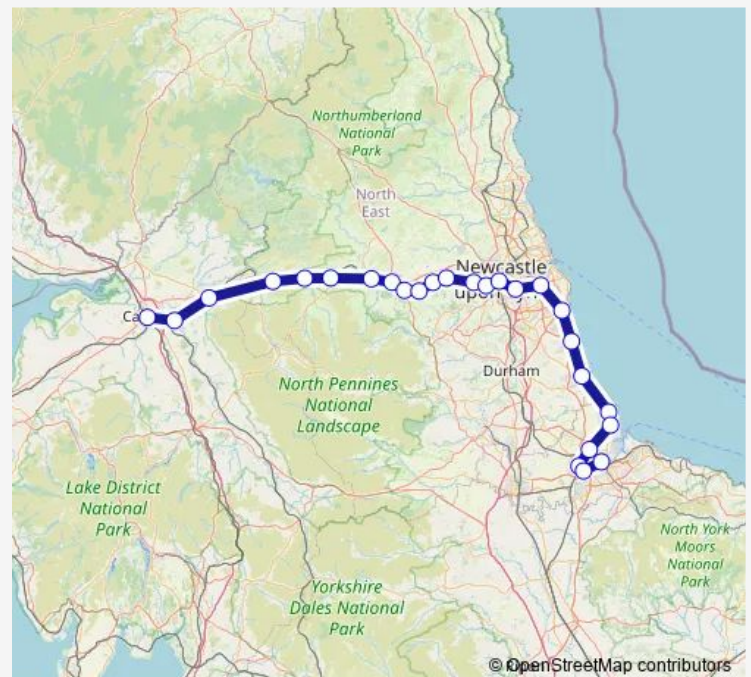

Rail Northern Carlisle - Middlesbrough

[Go to website](#)

Direction

Carlisle — Middlesbrough

26 stops

[Open route schedule](#)

Carlisle

Wetheral

Seaham

Horden Railway Station

Hartlepool

Route schedule

Carlisle — Middlesbrough

Monday	20:09
Tuesday	20:09
Wednesday	20:09
Thursday	20:09
Friday	20:09
Saturday	20:09
Sunday	16:52-19:48

Route info

Direction: Carlisle

Stops: 26

Trip Duration: 3 hour 0 min

■ Northern — Carlisle - Middlesbrough

Seaton Carew

Billingham

Stockton

Thornaby

Middlesbrough