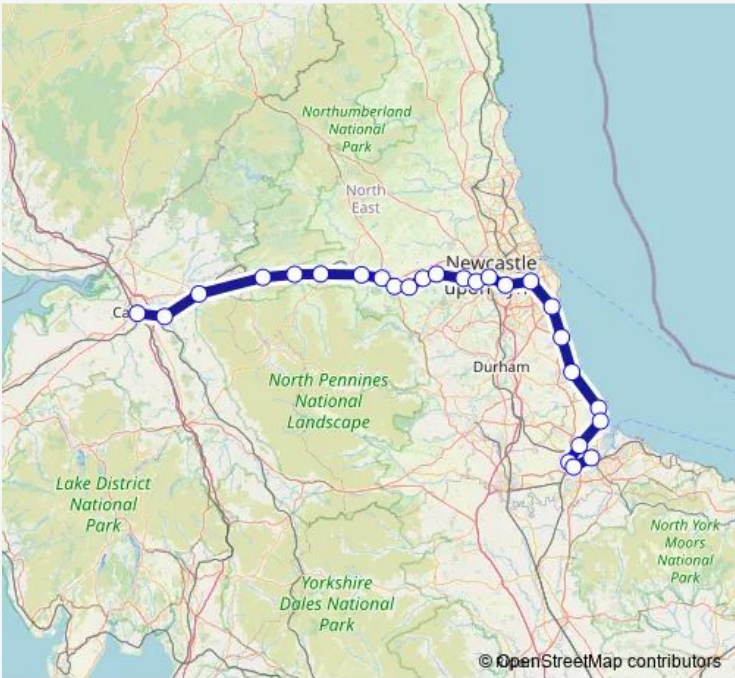

Rail Northern Carlisle - Middlesbrough

[Go to website](#)

Direction
 Carlisle — Middlesbrough
 26 stops
[Open route schedule](#)

- Carlisle
- Wetheral
- Brampton (Cumbria)
- Haltwhistle
- Bardon Mill
- Haydon Bridge
- Hexham
- Corbridge
- Riding Mill
- Stocksfield
- Prudhoe
- Wylam
- Blaydon
- Metrocentre
- Newcastle
- Heworth
- Brockley Whins
- Sunderland
- Seaham
- Holden Railway Station
- Hartlepool

Route schedule
 Carlisle — Middlesbrough

Monday	20:09
Tuesday	20:09
Wednesday	20:09
Thursday	20:09
Friday	20:09
Saturday	20:09
Sunday	16:52-19:48

Route info
 Direction: Carlisle
 Stops: 26
 Trip Duration: 3 hour 1 min

■ Northern — Carlisle - Middlesbrough **BusMaps**

Seaton Carew

Billingham

Stockton

Thornaby

Middlesbrough

Northern Rail time schedules and route maps are available in an offline PDF at busmaps.com. Use the busmaps.com website to see live bus times, train schedule or subway schedule, and step-by-step directions for all public transit in Stockton-on-Tees