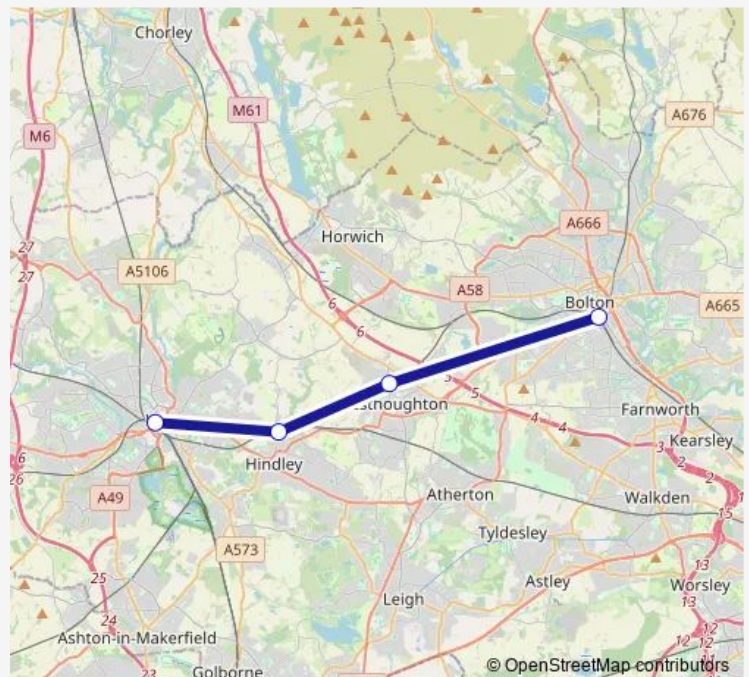

## Rail Northern Bolton - Wigan North Western

[Go to website](#)

### Direction

Bolton — Wigan North Western

4 stops

[Open route schedule](#)

Bolton

Westhoughton

Hindley

Wigan North Western

### Route info

Direction: Bolton

Stops: 4

Trip Duration: 0 hour 19 min

■ Northern — Bolton - Wigan North Western

**Direction**

Wigan Wallgate — Bolton

4 stops

## Route info

Direction: Wigan Wallgate

Stops: 4

Trip Duration: 0 hour 19 min