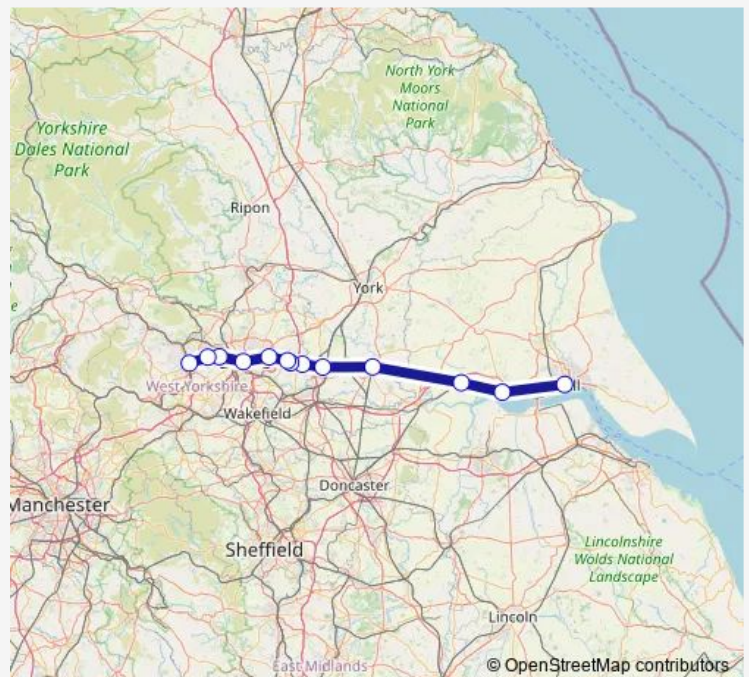

Rail Northern Hull - Bradford Interchange

[Go to website](#)

Direction

Hull — Bradford Interchange

13 stops

[Open route schedule](#)

- Hull
- Brough
- Gilberdyke
- Selby
- South Milford
- Micklefield
- East Garforth
- Garforth
- Cross Gates
- Leeds
- Bramley (West Yorkshire)
- New Pudsey
- Bradford Interchange

Route schedule

Hull — Bradford Interchange

Monday	—
Tuesday	—
Wednesday	—
Thursday	—
Friday	—
Saturday	22:15
Sunday	—

Route info

Direction: Hull

Stops: 13

Trip Duration: 1 hour 34 min

■ Northern — Hull - Bradford Interchange

Northern Rail time schedules and route maps are available in an offline PDF at busmaps.com. Use the busmaps.com website to see live bus times, train schedule or subway schedule, and step-by-step directions for all public transit in Leeds