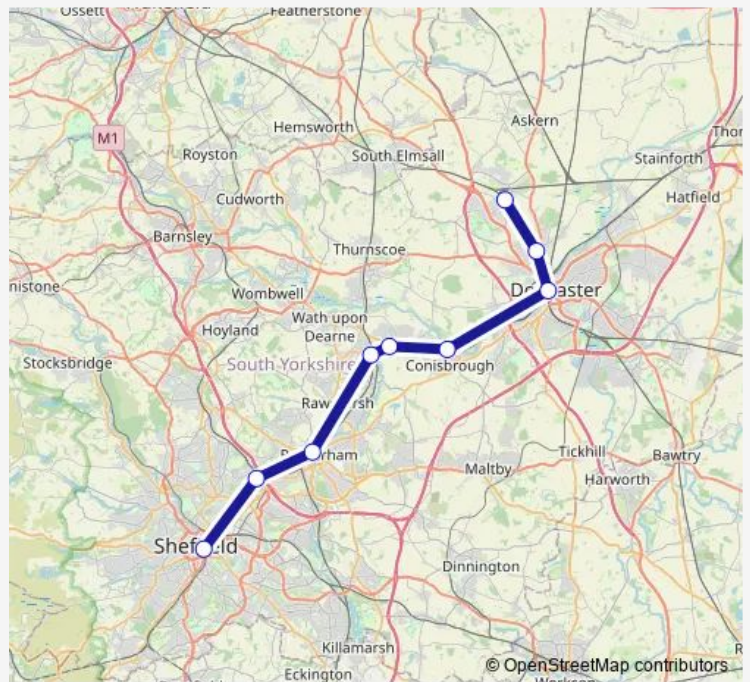

**Rail Northern Sheffield - Adwick**

[Go to website](#)

**Direction**  
 Sheffield — Adwick  
 9 stops  
[Open route schedule](#)

- Sheffield
- Meadowhall
- Rotherham Central
- Swinton (South Yorkshire)
- Mexborough
- Conisbrough
- Doncaster
- Bentley (South Yorkshire)
- Adwick

**Route schedule**  
 Sheffield — Adwick

Monday	06:05-22:07
Tuesday	06:05-22:07
Wednesday	06:05-22:07
Thursday	06:05-22:07
Friday	06:05-22:07
Saturday	06:07-21:07
Sunday	—

**Route info**  
 Direction: Sheffield  
 Stops: 9  
 Trip Duration: 0 hour 57 min

**Direction**

Adwick — Sheffield

9 stops

[Open route schedule](#)

Adwick

Bentley (South Yorkshire)

Doncaster

Conisbrough

**Route info**

Direction: Adwick

Stops: 9

Trip Duration: 0 hour 50 min

Northern Rail time schedules and route maps are available in an offline PDF at [busmaps.com](#). Use the [busmaps.com](#) website to see live bus times, train schedule or subway schedule, and step-by-step directions for all public transit in Doncaster