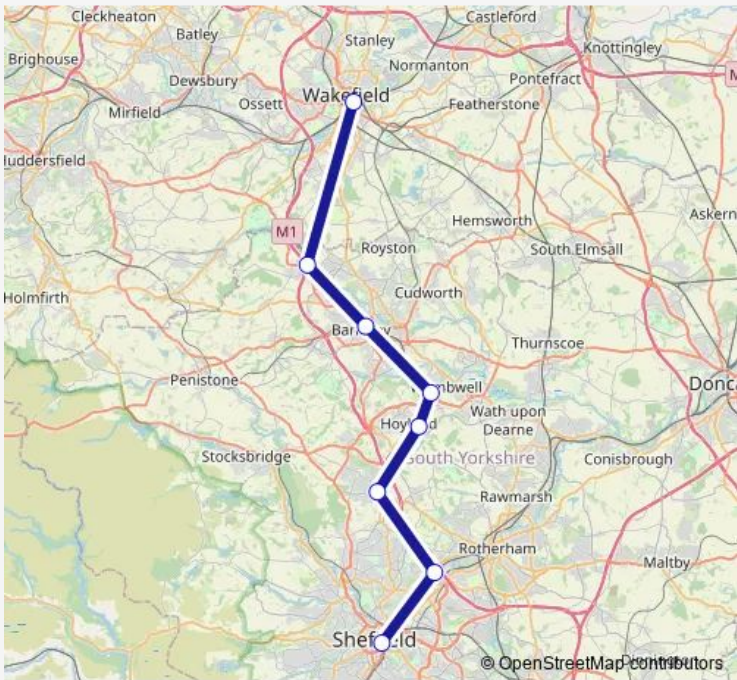

Rail Northern Sheffield - Wakefield Kirkgate

[Go to website](#)

Direction
 Sheffield — Wakefield Kirkgate

8 stops

[Open route schedule](#)

- Sheffield
- Meadowhall
- Chapelton
- Elsecar
- Wombwell
- Barnsley
- Darton
- Wakefield Kirkgate

Route schedule
 Sheffield — Wakefield Kirkgate

Monday	23:18
Tuesday	23:18
Wednesday	23:18
Thursday	23:18
Friday	23:18
Saturday	—
Sunday	—

Route info

Direction: Sheffield

Stops: 8

Trip Duration: 0 hour 47 min

■ Northern — Sheffield - Wakefield Kirkgate **BusMaps**

Northern Rail time schedules and route maps are available in an offline PDF at busmaps.com. Use the busmaps.com website to see live bus times, train schedule or subway schedule, and step-by-step directions for all public transit in Barnsley