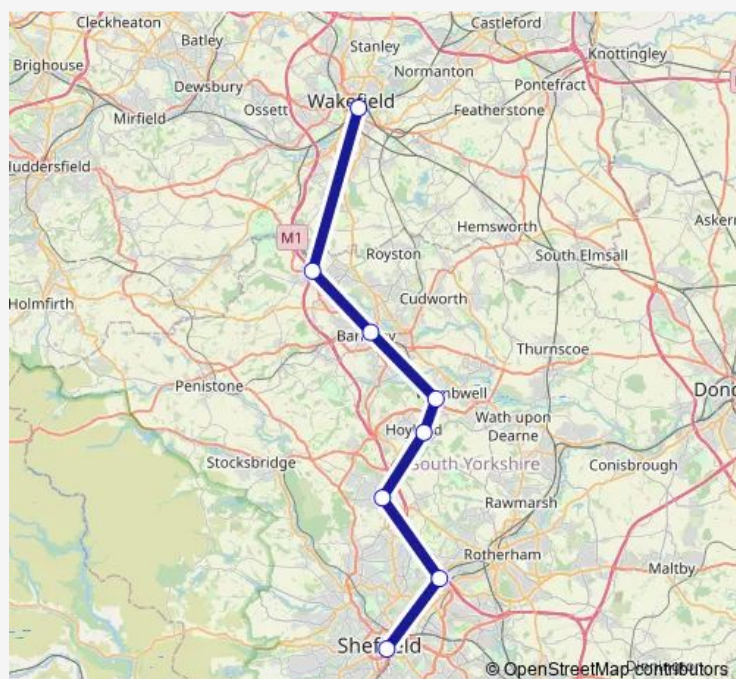

Rail Northern Sheffield - Wakefield Kirkgate

[Go to website](#)

**Direction**

Sheffield — Wakefield Kirkgate

8 stops

[Open route schedule](#)

- Sheffield
- Meadowhall
- Chapelton
- Elsecar
- Wombwell
- Barnsley
- Darton
- Wakefield Kirkgate

Route schedule

Sheffield — Wakefield Kirkgate

Monday	23:18
Tuesday	23:18
Wednesday	23:18
Thursday	23:18
Friday	23:18
Saturday	—
Sunday	—

Route info

Direction: Sheffield

Stops: 8

Trip Duration: 0 hour 47 min

■ Northern — Sheffield - Wakefield Kirkgate

Northern Rail time schedules and route maps are available in an offline PDF at [busmaps.com](https://busmaps.com). Use the [busmaps.com](https://busmaps.com) website to see live bus times, train schedule or subway schedule, and step-by-step directions for all public transit in Barnsley