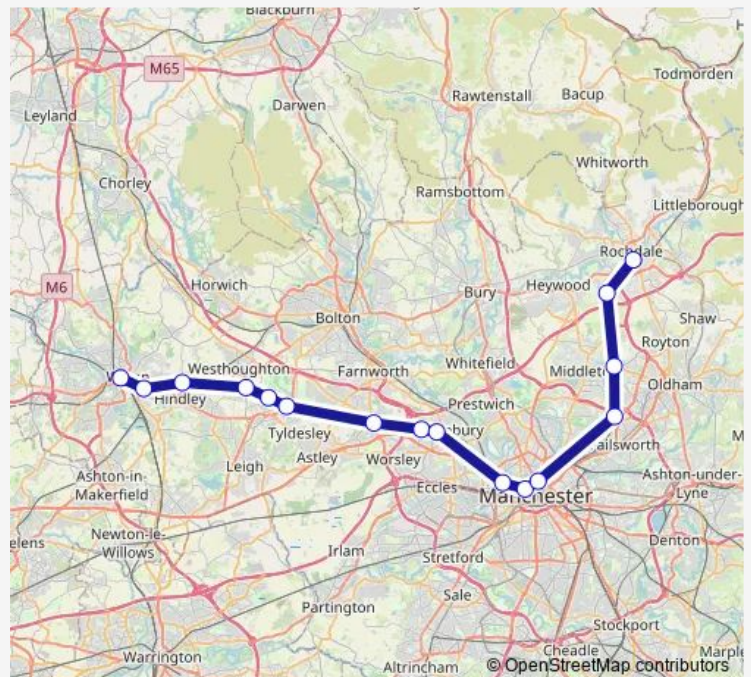

## Rail Northern Wigan Wallgate - Rochdale

[Go to website](#)

### Direction

Wigan Wallgate — Rochdale

16 stops

[Open route schedule](#)

Wigan Wallgate

Ince (Manchester)

Hindley

Daisy Hill

### Route schedule

Wigan Wallgate — Rochdale

Monday 22:49

Tuesday 22:49

Wednesday 22:49

Thursday 22:49

Friday 22:49

Saturday 22:49

### Route info

Direction: Wigan Wallgate

Stops: 16

Trip Duration: 1 hour 8 min

■ Northern — Wigan Wallgate - Rochdale

Northern Rail time schedules and route maps are available in an offline PDF at [busmaps.com](https://busmaps.com). Use the [busmaps.com](https://busmaps.com) website to see live bus times, train schedule or subway schedule, and step-by-step directions for all public transit in Wigan