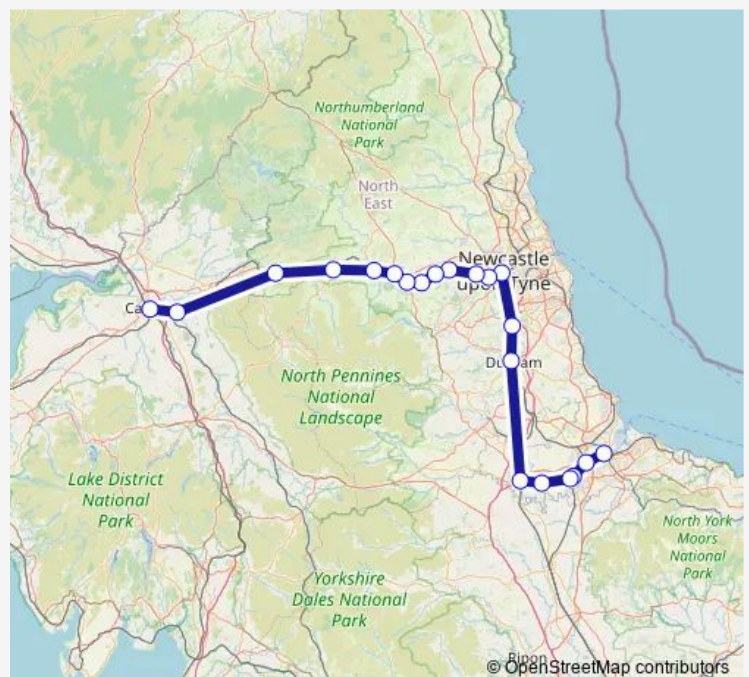

Corbridge

Hexham

Haydon Bridge

Route schedule

Middlesbrough — Carlisle

Monday —

Tuesday —

Wednesday —

Thursday —

Friday —

Saturday 05:48

Sunday 08:32-11:32

Route info

Direction: Middlesbrough

Stops: 26

Trip Duration: 3 hour 1 min

■ Northern — Middlesbrough - Carlisle

Bardon Mill

Haltwhistle

Brampton (Cumbria)

Wetheral

Carlisle

Direction

Middlesbrough — Carlisle

21 stops

[Open route schedule](#)

Middlesbrough

Thornaby

Eaglescliffe

Allens West

Dinsdale

Darlington