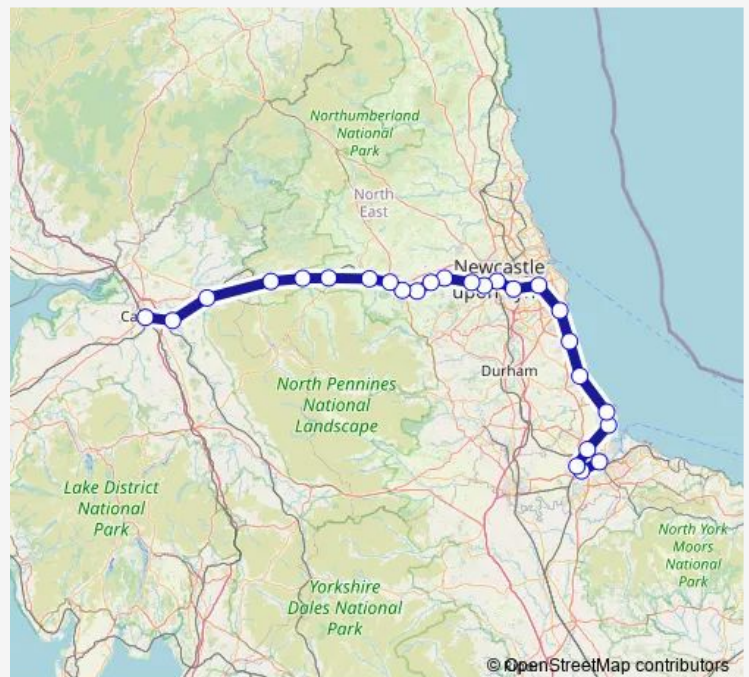

Thursday —

Friday —

Saturday 05:48

Sunday 08:32-11:32

Route info

Direction: Middlesbrough

Stops: 26

Trip Duration: 3 hour 3 min

■ Northern — Middlesbrough - Carlisle

Bardon Mill

Haltwhistle

Brampton (Cumbria)

Wetheral

Carlisle

Direction

Middlesbrough — Carlisle

21 stops

[Open route schedule](#)

Middlesbrough

Thornaby

Eaglescliffe

Allens West

Dinsdale

Darlington