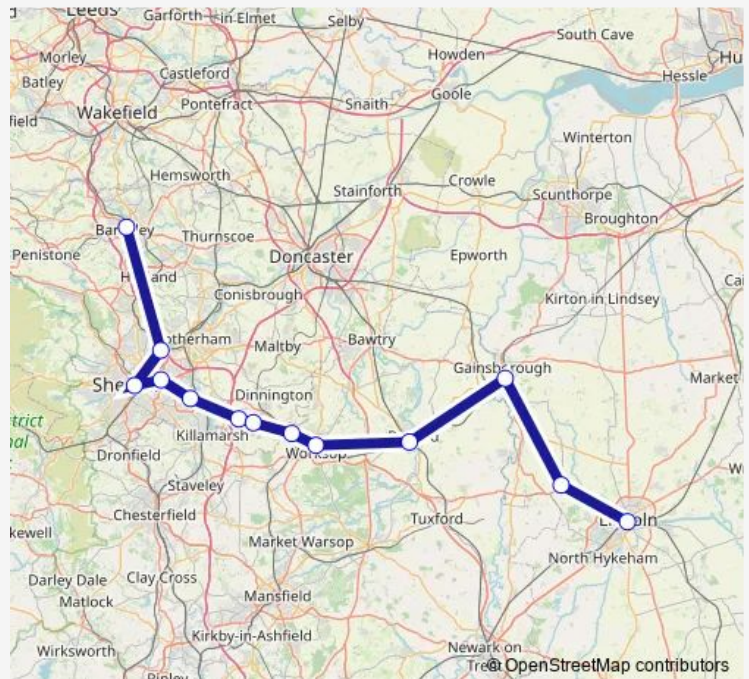

Rail Northern Barnsley - Lincoln Central

[Go to website](#)

Direction

Barnsley — Lincoln Central

13 stops

[Open route schedule](#)

- Barnsley
- Meadowhall
- Sheffield
- Darnall
- Woodhouse
- Kiveton Bridge
- Kiveton Park
- Shireoaks
- Worksop
- Retford
- Gainsborough Lea Road
- Saxilby
- Lincoln Central

Route schedule

Barnsley — Lincoln Central

Monday	—
Tuesday	—
Wednesday	—
Thursday	—
Friday	—
Saturday	08:11-19:14
Sunday	—

Route info

Direction: Barnsley

Stops: 13

Trip Duration: 1 hour 44 min

■ Northern — Barnsley - Lincoln Central

Direction

Lincoln Central — Barnsley

13 stops

[Open route schedule](#)

Lincoln Central

Saxilby

Gainsborough Lea Road

Retford

Barnsley

Route schedule

Lincoln Central — Barnsley

Monday	—
Tuesday	—
Wednesday	—
Thursday	—
Friday	—
Saturday	07:24-19:29
Sunday	—

Route info

Direction: Lincoln Central

Stops: 13

Trip Duration: 1 hour 47 min