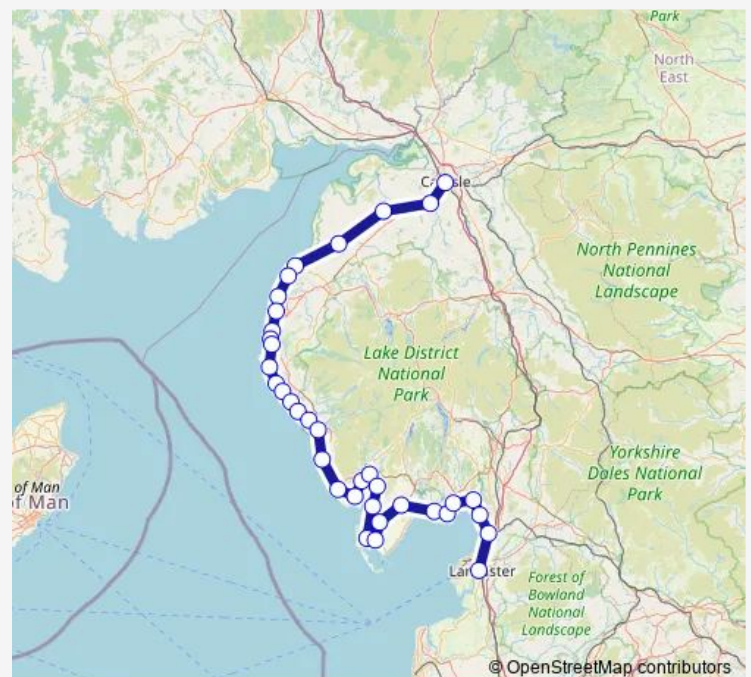

### Route schedule

Lancaster — Carlisle

Monday 13:19-19:13

Tuesday 13:19-19:13

Wednesday 13:19-19:13

Thursday 13:19-19:13

Friday 13:19-19:13

Saturday 13:19-16:01

### Route info

Direction: Lancaster

Stops: 34

Trip Duration: 3 hour 45 min

■ Northern — Carlisle - Lancaster

Sellafield

St Bees

Corkickle